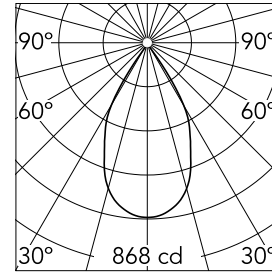

Light Soldier Adjustable Ø 90

■ 03.4333.02A - Grey

Recessed luminaire with LED light source. Power supply not included.

Main specifications

Number of heads	1	Net lumen (lm)	652
Lamp category	LED	Mountings	Ceiling recessed
Power (W)	9.2W	Environment	Indoor
CCT (K)	2700K		
CRI	90		

Optical

Lighting type	Direct
LED type	LED array
Light distribution	Symmetric
Optical type	Wide flood
Beam angle (°)	56
Beam angle C90-270 (°)	56

Beam Angle: 57°

h(m)	E(lx)	D(m)
1	868	1.08
2	217	2.15
3	96	3.23
4	54	4.30
5	35	5.38