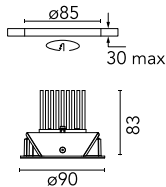

Light Soldier Adjustable Ø 90

■ 03.4333.02A - Grey

Recessed luminaire with LED light source. Power supply not included.

Main specifications

Number of heads	1	Net lumen (lm)	652
Lamp category	LED	Mountings	Ceiling recessed
Power (W)	9.2W	Environment	Indoor
CCT (K)	2700K		
CRI	90		

Optical

Lighting type	Direct
LED type	LED array
Light distribution	Symmetric
Optical type	Wide flood
Beam angle (°)	56
Beam angle C90-270 (°)	56

Beam Angle: 57°

h(m)	E(lx)	D(m)
1	868	1.08
2	217	2.15
3	96	3.23
4	54	4.30
5	35	5.38

Physical

Color	Grey	Rotation (°)	30
Orientation	Adjustable		
Recessed depth (mm)	93		
Weight (kg)	0.20		
Tilt (°)	30		

Light Soldier Adjustable Ø 90

Continuous current supply source 240V – 50/60Hz with dimmable DALI 2, push dimming. 300mA-16W / 350mA-18W / 400mA-21W / 500mA-27W / 600mA-32W / 650mA-35W / 700/750/800/900/1000/1050mA-36W
60.9186