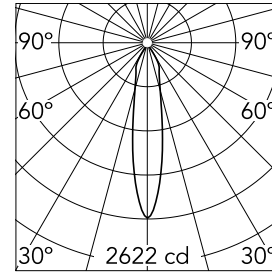

Light Soldier Adjustable Ø 90

■ 03.4331.02A - Grey

Recessed luminaire with LED light source. Power supply not included.

Main specifications

Number of heads	1	Net lumen (lm)	700
Lamp category	LED	Mountings	Ceiling recessed
Power (W)	9.2W	Environment	Indoor dry location
CCT (K)	2700K		
CRI	90		

Optical

Lighting type	Direct
LED type	LED array
Light distribution	Symmetric
Optical type	Spot
Beam angle (°)	18
Beam angle C90-270 (°)	18

Beam Angle: 20°	h(m)	E(lx)	D(m)
1	2622	0.35	
2	655	0.70	
3	291	1.04	
4	164	1.39	
5	105	1.74	