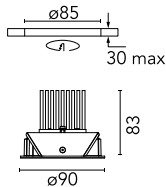

Light Soldier Adjustable Ø 90

■ 03.4331.02A - Grey

Recessed luminaire with LED light source. Power supply not included.

Main specifications

Number of heads	1	Net lumen (lm)	700
Lamp category	LED	Mountings	Ceiling recessed
Power (W)	9.2W	Environment	Indoor dry location
CCT (K)	2700K		
CRI	90		

Optical

Lighting type	Direct
LED type	LED array
Light distribution	Symmetric
Optical type	Spot
Beam angle (°)	18
Beam angle C90-270 (°)	18

Beam Angle: 20°	h(m)	E(lx)	D(m)
1	2622	0.35	
2	655	0.70	
3	291	1.04	
4	164	1.39	
5	105	1.74	

Emergency

Physical

Color	Grey	Rotation (°)	30
Orientation	Adjustable		
Recessed depth (mm)	93		
Weight (kg)	0.20		
Tilt (°)	30		

Light Soldier Adjustable Ø 90

Continuous current power supply, dimmable Casambi 220/240V-50/60Hz, 300mA-16W / 350mA-18,5W / 400mA-21,5W / 450mA-24W / 500mA-27W / 600mA-32W / 650mA-35W / 700mA-36W / 750/800/900/1000/1050mA – 38W
60.9207