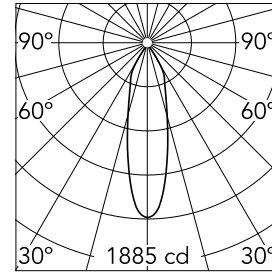

Optical

Lighting type	Direct
LED type	LED array
Light distribution	Symmetric
Optical type	Medium
Beam angle (°)	26
Beam angle C90-270 (°)	26

Beam Angle:	27°	
h(m)	E(lx)	D(m)
1	1885	0.48
2	471	0.95
3	209	1.43
4	118	1.90
5	75	2.38