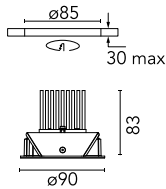

Light Soldier Adjustable Ø 90

03.4321.30B - White

Recessed luminaire with LED light source. Power supply not included.

Main specifications

Number of heads	1	Net lumen (lm)	700
Lamp category	LED	Mountings	Ceiling recessed
Power (W)	9.2W	Environment	Indoor dry location
CCT (K)	3000K		
CRI	90		

Optical

Lighting type	Direct
LED type	LED array
Light distribution	Symmetric
Optical type	Medium
Beam angle (°)	26
Beam angle C90-270 (°)	26

Beam Angle:	27°	
h(m)	E(lx)	D(m)
1	1885	0.48
2	471	0.95
3	209	1.43
4	118	1.90
5	75	2.38

Physical

Color	White	Rotation (°)	30
Orientation	Adjustable		
Recessed depth (mm)	93		
Weight (kg)	0.20		
Tilt (°)	30		

Light Soldier Adjustable Ø 90

Continuous current power supply 220/240V – 50/60Hz. Adjustable Current 300mA-13W / 350mA-15W / 400mA-18W / 450mA-20W / 500mA-22W / 550mA-24W / 600mA-27W / 650mA-29W / 700mA-31W / 750mA-32W / 800mA-33W / 850mA-35W / 900mA-38W / 950mA-40W / 1000/1050mA-42W
60.9162