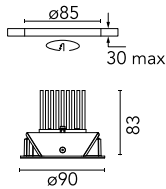

Light Soldier Adjustable Ø 90

■ 03.4321.02B - Grey

Recessed luminaire with LED light source. Power supply not included.

Main specifications

Number of heads	1	Net lumen (lm)	700
Lamp category	LED	Mountings	Ceiling recessed
Power (W)	9.2W	Environment	Indoor dry location
CCT (K)	3000K		
CRI	90		

Optical

Lighting type	Direct
LED type	LED array
Light distribution	Symmetric
Optical type	Medium
Beam angle (°)	26
Beam angle C90-270 (°)	26

Beam Angle: 27°	h(m)	E(lx)	D(m)
1	1885	0.48	
2	471	0.95	
3	209	1.43	
4	118	1.90	
5	75	2.38	

Emergency

Physical

Color	Grey	Rotation (°)	30
Orientation	Adjustable		
Recessed depth (mm)	93		
Weight (kg)	0.20		
Tilt (°)	30		

Light Soldier Adjustable Ø 90

Non dimmable continuous current power supply of 220/240V – 50/60Hz with power current selected through adjustable with switch 200 mA – 8,5W / 300 mA – 13W / 350 mA – 15W / 400 mA – 17,5W / 450 mA – 19,5W / 500 mA – 22W
60.9160