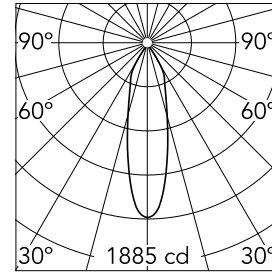

Optical

Lighting type	Direct
LED type	LED array
Light distribution	Symmetric
Optical type	Medium
Beam angle (°)	26
Beam angle C90-270 (°)	26

Beam Angle: 27°	h(m)	E(lx)	D(m)
1	1885	0.48	
2	471	0.95	
3	209	1.43	
4	118	1.90	
5	75	2.38	