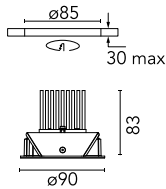

Light Soldier Adjustable Ø 90

03.4320.30B - White

Recessed luminaire with LED light source. Power supply not included.

Main specifications

Number of heads	1	Net lumen (lm)	734
Lamp category	LED	Mountings	Ceiling recessed
Power (W)	9.2W	Environment	Indoor dry location
CCT (K)	3000K		
CRI	90		

Optical

Lighting type	Direct
LED type	LED array
Light distribution	Symmetric
Optical type	Spot
Beam angle (°)	18
Beam angle C90-270 (°)	18

Beam Angle:	20°	
h(m)	E(lx)	D(m)
1	2748	0.35
2	687	0.70
3	305	1.04
4	172	1.39
5	110	1.74

Physical

Color	White	Rotation (°)	30
Orientation	Adjustable		
Recessed depth (mm)	93		
Weight (kg)	0.20		
Tilt (°)	30		

Light Soldier Adjustable Ø 90

Continuous current power supply, 1-10V, regulable Mains, leading & trailing edge 220/240V – 50/60Hz, 500mA – 10W
60.9411