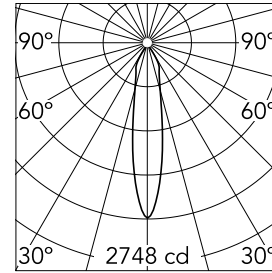

Optical

Lighting type	Direct
LED type	LED array
Light distribution	Symmetric
Optical type	Spot
Beam angle (°)	18
Beam angle C90-270 (°)	18

Beam Angle:	20°	
h(m)	E(lx)	D(m)
1	2748	0.35
2	687	0.70
3	305	1.04
4	172	1.39
5	110	1.74

Physical

Color	White	Rotation (°)	30
Orientation	Adjustable		
Recessed depth (mm)	93		
Weight (kg)	0.20		
Tilt (°)	30		

Light Soldier Adjustable Ø 90

Continuous current power supply, 1-10V, regulable Mains, leading & trailing edge 220/240V – 50/60Hz, 500mA – 10W
60.9411