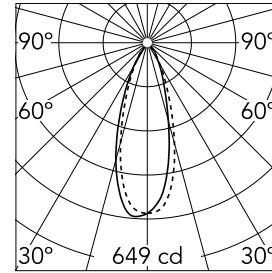

Light Sniper Wall-Washer Square Dimmable

■ 03.4990.06ADA - Chrome

High-performance recessed luminaire with LED light source. Remote 220-240V power supply included.

Main specifications

Number of heads	1	Net lumen (lm)	339
Lamp category	LED	Mountings	Ceiling recessed
Power (W)	11W	Environment	Indoor
CCT (K)	3000K		
CRI	90		

Optical

Lighting type	Indirect, Direct
LED type	Power LED
Light distribution	Asymmetric
Optical type	Wall-washer
Beam angle (°)	34

Beam Angle: 34°

h(m)	E(lx)	D(m)
1	649	0.61
2	162	1.23
3	72	1.84
4	41	2.46
5	26	3.07