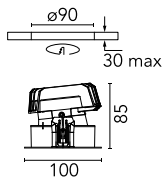

Light Sniper Wall-Washer Square Dimmable

■ 03.4990.06ADA - Chrome

High-performance recessed luminaire with LED light source. Remote 220-240V power supply included.

Main specifications

Number of heads	1	Net lumen (lm)	339
Lamp category	LED	Mountings	Ceiling recessed
Power (W)	11W	Environment	Indoor
CCT (K)	3000K		
CRI	90		

Optical

Lighting type	Indirect, Direct
LED type	Power LED
Light distribution	Asymmetric
Optical type	Wall-washer
Beam angle (°)	34

Beam Angle: 34°

h(m)	E(lx)	D(m)
1	649	0.61
2	162	1.23
3	72	1.84
4	41	2.46
5	26	3.07

Physical

Color	Chrome
Orientation	Fixed
Recessed depth (mm)	145
Weight (kg)	0.49

Light Sniper Wall-Washer Square Dimmable

Flush ceiling square frame accessory
08.8240.00B

Ceiling protector accessory.
08.8243.00