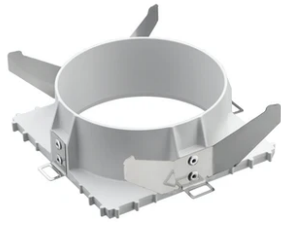

Light Sniper Wall-Washer Square Dimmable

■ 03.4990.06ADA - Chrome

High-performance recessed luminaire with LED light source. Remote 220-240V power supply included.

Main specifications

Number of heads	1	Net lumen (lm)	339
Lamp category	LED	Mountings	Ceiling recessed
Power (W)	11W	Environment	Indoor
CCT (K)	3000K		
CRI	90		

Optical

Lighting type	Indirect, Direct
LED type	Power LED
Light distribution	Asymmetric
Optical type	Wall-washer
Beam angle (°)	34

Beam Angle: 34°

h(m)	E(lx)	D(m)
1	649	0.61
2	162	1.23
3	72	1.84
4	41	2.46
5	26	3.07

Luminous flux luminaire
339 lm (EXTREME CUT OFF)

Electrical

Dimmable	Yes
Driver	Remote
Driver type	Electronic dimmable push, Electronic dimmable 1-10V, Electronic dimmable DALI
Emergency	Without
Insulation class	II

Physical

Color	Chrome
Orientation	Fixed
Recessed depth (mm)	145
Weight (kg)	0.49

Light Sniper Wall-Washer Square Dimmable

Flush ceiling square frame accessory
08.8240.00B

Ceiling protector accessory.
08.8243.00