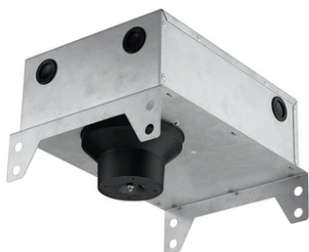

## Light Sniper Wall-Washer Round

03.4989.06 - Chrome

High-performance recessed luminaire with LED light source. Remote 220-240V power supply included.

### Physical

<b>Color</b>	Chrome
<b>Orientation</b>	Fixed
<b>Recessed depth (mm)</b>	145
<b>Weight (kg)</b>	0.49

## Light Sniper Wall-Washer Round

---

Ceiling protector accessory. 10 Units  
08.8243.00.1U

---

Elliptical light distribution lens  
08.8041.68

---

Honeycomb  
08.8412.14

---