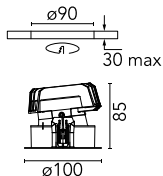

### Optical

<b>Lighting type</b>	Indirect, Direct
<b>LED type</b>	Power LED
<b>Light distribution</b>	Asymmetric
<b>Optical type</b>	Wall Washer
	Down
<b>Beam angle (°)</b>	35
<b>Beam angle C90-270 (°)</b>	35

<b>Beam Angle:</b>	35°		
	<b>h(m)</b>	<b>E(lx)</b>	<b>D(m)</b>
1	607	0.63	
2	152	1.26	
3	67	1.90	
4	38	2.53	
5	24	3.16	

Luminous flux luminaire  
322 lm (EXTREME CUT OFF)

### Physical

<b>Color</b>	Chrome
<b>Orientation</b>	Fixed
<b>Recessed depth (mm)</b>	145
<b>Weight (kg)</b>	0.49