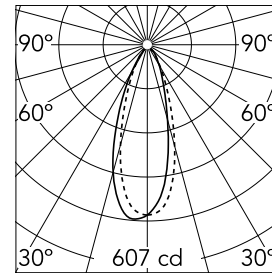

### Main specifications

<b>Number of heads</b>	1	<b>Net lumen (lm)</b>	322
<b>Lamp category</b>	LED	<b>Mountings</b>	Ceiling recessed
<b>Power (W)</b>	11W	<b>Environment</b>	Indoor dry location
<b>CCT (K)</b>	2700K		
<b>CRI</b>	90		

### Optical

<b>Lighting type</b>	Indirect, Direct
<b>LED type</b>	Power LED
<b>Light distribution</b>	Asymmetric
<b>Optical type</b>	Wall Washer
	Down
<b>Beam angle (°)</b>	35
<b>Beam angle C90-270 (°)</b>	35

<b>Beam Angle:</b>	35°		
	<b>h(m)</b>	<b>E(lx)</b>	<b>D(m)</b>
1	607	0.63	
2	152	1.26	
3	67	1.90	
4	38	2.53	
5	24	3.16	

Luminous flux luminaire  
322 lm (EXTREME CUT OFF)

### Physical

<b>Color</b>	Chrome
<b>Orientation</b>	Fixed
<b>Recessed depth (mm)</b>	145
<b>Weight (kg)</b>	0.49