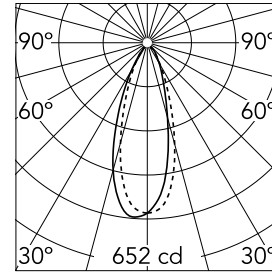

Light Sniper Wall-Washer Round

03.4988.06A - Chrome

High-performance recessed luminaire with LED light source. Remote 220-240V power supply included.

Main specifications

Number of heads	1	Net lumen (lm)	346
Lamp category	LED	Mountings	Ceiling recessed
Power (W)	11W	Environment	Indoor dry location
CCT (K)	3000K		
CRI	90		

Optical

Lighting type	Indirect, Direct
LED type	Power LED
Light distribution	Asymmetric
Optical type	Wall Washer
	Down
Beam angle (°)	35
Beam angle C90-270 (°)	35

Beam Angle:	35°		
	h(m)	E(lx)	D(m)
1	652	0.63	
2	163	1.26	
3	72	1.90	
4	41	2.53	
5	26	3.16	