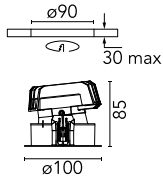

Light Sniper Wall-Washer Round

03.4988.06A - Chrome

High-performance recessed luminaire with LED light source. Remote 220-240V power supply included.

Main specifications

Number of heads	1	Net lumen (lm)	346
Lamp category	LED	Mountings	Ceiling recessed
Power (W)	11W	Environment	Indoor dry location
CCT (K)	3000K		
CRI	90		

Optical

Lighting type	Indirect, Direct
LED type	Power LED
Light distribution	Asymmetric
Optical type	Wall Washer
	Down
Beam angle (°)	35
Beam angle C90-270 (°)	35

Beam Angle:	35°		
	h(m)	E(lx)	D(m)
1	652	0.63	
2	163	1.26	
3	72	1.90	
4	41	2.53	
5	26	3.16	

Physical

Color	Chrome
Orientation	Fixed
Recessed depth (mm)	145
Weight (kg)	0.49

Light Sniper Wall-Washer Round

Ceiling protector accessory.
08.8243.00

Honeycomb
08.8412.14

Flush ceiling round frame accessory
08.8239.00B