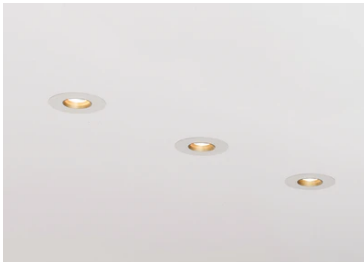

Light Sniper Fixed Square Dimmable

■ 03.4995.14.DA - Matt black

High-performance recessed luminaire with LED light source. Remote 220-240V power supply included.

Main specifications

Number of heads	1	Net lumen (lm)	537
Lamp category	LED	Mountings	Ceiling recessed
Power (W)	11W	Environment	Indoor
CCT (K)	2700K		
CRI	90		

Optical

Lighting type	Direct
LED type	Power LED
Light distribution	Symmetric
Optical type	Medium
Beam angle (°)	26
Beam angle C90-270 (°)	27

Beam Angle: 26°

h(m)	E(lx)	D(m)
1	1887	0.47
2	472	0.93
3	210	1.40
4	118	1.87
5	75	2.34

Physical

Color	Matt black
Orientation	Fixed
Recessed depth (mm)	165
Weight (kg)	0.49

Light Sniper Fixed Square Dimmable

Flush ceiling square frame accessory
08.8240.00B

Ceiling protector accessory.
08.8243.00