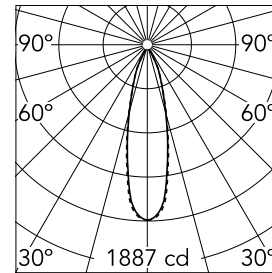

Optical

Lighting type	Direct
LED type	Power LED
Light distribution	Symmetric
Optical type	Medium
Beam angle (°)	26
Beam angle C90-270 (°)	27

Beam Angle: 26°

h(m)	E(lx)	D(m)
1	1887	0.47
2	472	0.93
3	210	1.40
4	118	1.87
5	75	2.34