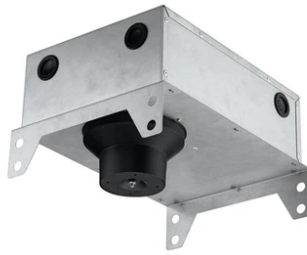

Light Sniper Fixed Square Dimmable

■ 03.4995.14.DA - Matt black

High-performance recessed luminaire with LED light source. Remote 220-240V power supply included.

Main specifications

Number of heads	1	Net lumen (lm)	537
Lamp category	LED	Mountings	Ceiling recessed
Power (W)	11W	Environment	Indoor
CCT (K)	2700K		
CRI	90		

Physical

Color	Matt black
Orientation	Fixed
Recessed depth (mm)	165
Weight (kg)	0.49

Light Sniper Fixed Square Dimmable

Flush ceiling square frame accessory
08.8240.00B

Ceiling protector accessory.
08.8243.00

Ceiling protector accessory. 50 Units
08.8243.00.5U

Ceiling protector accessory. 10 Units
08.8243.00.1U

Concrete installation can.
08.8250.00

Ceiling protector accessory. Square
08.8222.30A

Elliptical light distribution lens
08.8041.68