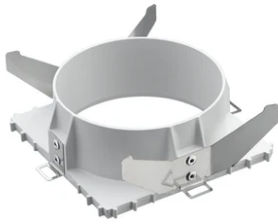

Light Sniper Fixed Square Dimmable

■ 03.4995.14.DA - Matt black

High-performance recessed luminaire with LED light source. Remote 220-240V power supply included.

Main specifications

Number of heads	1	Net lumen (lm)	537
Lamp category	LED	Mountings	Ceiling recessed
Power (W)	11W	Environment	Indoor
CCT (K)	2700K		
CRI	90		

Optical

Lighting type	Direct
LED type	Power LED
Light distribution	Symmetric
Optical type	Medium
Beam angle (°)	26
Beam angle C90-270 (°)	27

Beam Angle: 26°

h(m)	E(lx)	D(m)
1	1887	0.47
2	472	0.93
3	210	1.40
4	118	1.87
5	75	2.34

Physical

Color	Matt black
Orientation	Fixed
Recessed depth (mm)	165
Weight (kg)	0.49

Light Sniper Fixed Square Dimmable

Flush ceiling square frame accessory
08.8240.00B

Ceiling protector accessory.
08.8243.00