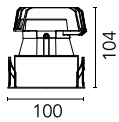

Light Sniper Fixed Square Dimmable

■ 03.4995.14.DA - Matt black

High-performance recessed luminaire with LED light source. Remote 220-240V power supply included.