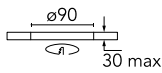

Light Sniper Fixed Square Dimmable

■ 03.4995.14.DA - Matt black

High-performance recessed luminaire with LED light source. Remote 220-240V power supply included.