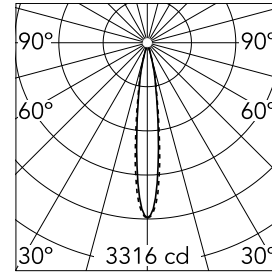

Optical

Lighting type	Direct
LED type	Power LED
Light distribution	Symmetric
Optical type	Spot
Beam angle (°)	14
Beam angle C90-270 (°)	15

Beam Angle: 14°

h(m)	E(lx)	D(m)
1	3316	0.25
2	829	0.50
3	368	0.75
4	207	0.99
5	133	1.24