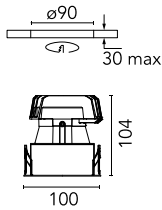

Light Sniper Fixed Square Dimmable

■ 03.4983.GL.DA - Gold

High-performance recessed luminaire with LED light source. Remote 220-240V power supply included.

Main specifications

Number of heads	1	Net lumen (lm)	335
Lamp category	LED	Mountings	Ceiling recessed
Power (W)	11W	Environment	Indoor
CCT (K)	2700K		
CRI	90		

Optical

Lighting type	Direct
LED type	Power LED
Light distribution	Symmetric
Optical type	Spot
Beam angle (°)	14
Beam angle C90-270 (°)	15

Beam Angle: 14°

h(m)	E(lx)	D(m)
1	3316	0.25
2	829	0.50
3	368	0.75
4	207	0.99
5	133	1.24