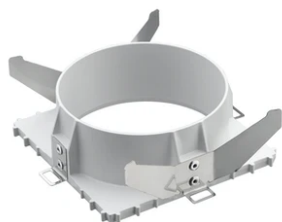

Light Sniper Fixed Square Dimmable

■ 03.4983.GL.DA - Gold

High-performance recessed luminaire with LED light source. Remote 220-240V power supply included.

Main specifications

Number of heads	1	Net lumen (lm)	335
Lamp category	LED	Mountings	Ceiling recessed
Power (W)	11W	Environment	Indoor
CCT (K)	2700K		
CRI	90		

Optical

Lighting type	Direct
LED type	Power LED
Light distribution	Symmetric
Optical type	Spot
Beam angle (°)	14
Beam angle C90-270 (°)	15

Beam Angle: 14°

h(m)	E(lx)	D(m)
1	3316	0.25
2	829	0.50
3	368	0.75
4	207	0.99
5	133	1.24

Physical

Color	Gold
Orientation	Fixed
Recessed depth (mm)	165
Weight (kg)	0.49

Light Sniper Fixed Square Dimmable

Flush ceiling square frame accessory
08.8240.00B

Ceiling protector accessory.
08.8243.00

Ceiling protector accessory. 50 Units
08.8243.00.5U