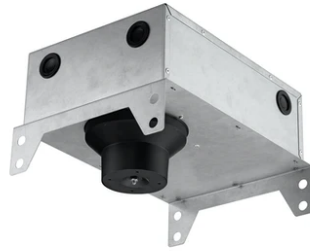

Light Sniper Fixed Square Dimmable

■ 03.4983.06.DA - Chrome

High-performance recessed luminaire with LED light source. Remote 220-240V power supply included.

Main specifications

Number of heads	1	Net lumen (lm)	335
Lamp category	LED	Mountings	Ceiling recessed
Power (W)	11W	Environment	Indoor dry location
CCT (K)	2700K		
CRI	90		

Physical

Color	Chrome
Orientation	Fixed
Recessed depth (mm)	165
Weight (kg)	0.49

Light Sniper Fixed Square Dimmable

Flush ceiling square frame accessory
08.8240.00B

Concrete installation can.
08.8250.00

Honeycomb
08.8412.14

Ceiling protector accessory.
08.8243.00

Ceiling protector accessory. 50 Units
08.8243.00.5U

Ceiling protector accessory. Square
08.8222.30A

Elliptical light distribution lens
08.8041.68

Ceiling protector accessory. 10 Units
08.8243.00.1U