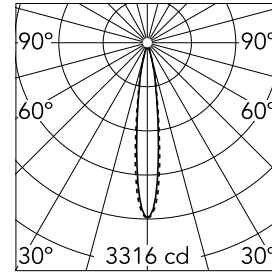

Light Sniper Fixed Square Dimmable

■ 03.4983.06.DA - Chrome

High-performance recessed luminaire with LED light source. Remote 220-240V power supply included.

Main specifications

Number of heads	1	Net lumen (lm)	335
Lamp category	LED	Mountings	Ceiling recessed
Power (W)	11W	Environment	Indoor dry location
CCT (K)	2700K		
CRI	90		

Optical

Lighting type	Direct
LED type	Power LED
Light distribution	Symmetric
Optical type	Spot
Beam angle (°)	14
Beam angle C90-270 (°)	15

Beam Angle: 14°		
h(m)	E(lx)	D(m)
1	3316	0.25
2	829	0.50
3	368	0.75
4	207	0.99
5	133	1.24