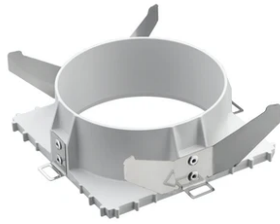

Light Sniper Fixed Square Dimmable

■ 03.4983.06.DA - Chrome

High-performance recessed luminaire with LED light source. Remote 220-240V power supply included.

Main specifications

Number of heads	1	Net lumen (lm)	335
Lamp category	LED	Mountings	Ceiling recessed
Power (W)	11W	Environment	Indoor dry location
CCT (K)	2700K		
CRI	90		

Optical

Lighting type	Direct
LED type	Power LED
Light distribution	Symmetric
Optical type	Spot
Beam angle (°)	14
Beam angle C90-270 (°)	15

Beam Angle: 14°		
h(m)	E(lx)	D(m)
1	3316	0.25
2	829	0.50
3	368	0.75
4	207	0.99
5	133	1.24

Physical

Color	Chrome
Orientation	Fixed
Recessed depth (mm)	165
Weight (kg)	0.49

Light Sniper Fixed Square Dimmable

Flush ceiling square frame accessory
08.8240.00B

Concrete installation can.
08.8250.00

Honeycomb
08.8412.14