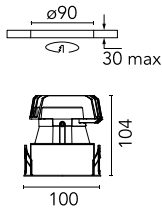

Light Sniper Fixed Square Dimmable

■ 03.4983.06.DA - Chrome

High-performance recessed luminaire with LED light source. Remote 220-240V power supply included.

Main specifications

Number of heads	1	Net lumen (lm)	335
Lamp category	LED	Mountings	Ceiling recessed
Power (W)	11W	Environment	Indoor dry location
CCT (K)	2700K		
CRI	90		

Optical

Lighting type	Direct
LED type	Power LED
Light distribution	Symmetric
Optical type	Spot
Beam angle (°)	14
Beam angle C90-270 (°)	15

Beam Angle: 14°		
h(m)	E(lx)	D(m)
1	3316	0.25
2	829	0.50
3	368	0.75
4	207	0.99
5	133	1.24

Physical

Color	Chrome
Orientation	Fixed
Recessed depth (mm)	165
Weight (kg)	0.49

Light Sniper Fixed Square Dimmable

Flush ceiling square frame accessory
08.8240.00B

Concrete installation can.
08.8250.00

Honeycomb
08.8412.14