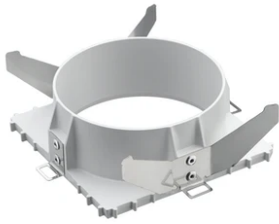

Light Sniper Fixed Square Dimmable

03.4982.06ADA - Chrome

High-performance recessed luminaire with LED light source. Remote 220-240V power supply included.

Main specifications

Number of heads	1	Net lumen (lm)	360
Lamp category	LED	Mountings	Ceiling recessed
Power (W)	11W	Environment	Indoor
CCT (K)	3000K		
CRI	90		

Optical

Lighting type	Direct
LED type	Power LED
Light distribution	Symmetric
Optical type	Spot
Beam angle (°)	14°

Beam Angle:	14°		
h(m)	E(lx)	D(m)	
1	3560	0.25	
2	890	0.50	
3	396	0.75	
4	222	0.99	
5	142	1.24	

Luminous flux luminaire
360 lm (EXTREME CUT OFF)

Electrical

Dimmable	Yes
Driver	Remote
Driver type	Electronic dimmable push, Electronic dimmable 1-10V, Electronic dimmable DALI
Emergency	Without
Insulation class	II

Physical

Color	Chrome
Orientation	Fixed
Recessed depth (mm)	165
Weight (kg)	0.49

Light Sniper Fixed Square Dimmable

Flush ceiling square frame accessory
08.8240.00B

Ceiling protector accessory.
08.8243.00