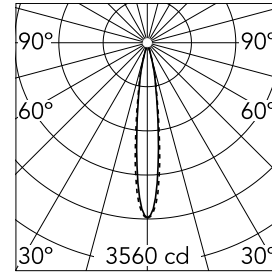

Light Sniper Fixed Square Dimmable

03.4982.06ADA - Chrome

High-performance recessed luminaire with LED light source. Remote 220-240V power supply included.

Main specifications

Number of heads	1	Net lumen (lm)	360
Lamp category	LED	Mountings	Ceiling recessed
Power (W)	11W	Environment	Indoor
CCT (K)	3000K		
CRI	90		

Optical

Lighting type	Direct
LED type	Power LED
Light distribution	Symmetric
Optical type	Spot
Beam angle (°)	14°

Beam Angle:	14°		
h(m)	E(lx)	D(m)	
1	3560	0.25	
2	890	0.50	
3	396	0.75	
4	222	0.99	
5	142	1.24	