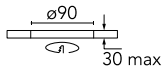

Light Sniper Fixed Square Dimmable

03.4982.06ADA - Chrome

High-performance recessed luminaire with LED light source. Remote 220-240V power supply included.