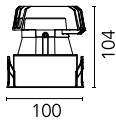

Light Sniper Fixed Square Dimmable

03.4982.06ADA - Chrome

High-performance recessed luminaire with LED light source. Remote 220-240V power supply included.