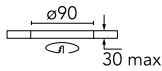

Physical

Color	Gold
Orientation	Fixed
Recessed depth (mm)	115
Weight (kg)	0.51