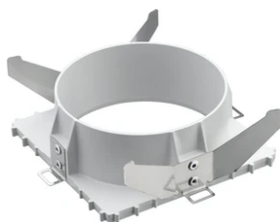

Light Sniper Fixed Square Dali

■ 03.4633.GLADA - Gold

High-performance recessed luminaire with LED light source. Remote 220-240V power supply included.

Main specifications

Number of heads	1	Net lumen (lm)	167
Lamp category	LED	Mountings	Ceiling recessed
Power (W)	9W	Environment	Indoor dry location
CCT (K)	3000K		
CRI	98		

Physical

Color	Gold
Orientation	Fixed
Recessed depth (mm)	115
Weight (kg)	0.51

Light Sniper Fixed Square Dali

Ceiling protector accessory. Square
08.8222.30A

Flush ceiling square frame accessory
08.8240.00B