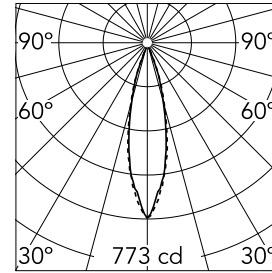

Light Sniper Fixed Square Dali

■ 03.4633.GLADA - Gold

High-performance recessed luminaire with LED light source. Remote 220-240V power supply included.

Main specifications

Number of heads	1	Net lumen (lm)	167
Lamp category	LED	Mountings	Ceiling recessed
Power (W)	9W	Environment	Indoor dry location
CCT (K)	3000K		
CRI	98		

Optical

Lighting type	Direct
LED type	Phosphor LED
Light distribution	Symmetric
Optical type	Spot
Beam angle (°)	24
Beam angle C90-270 (°)	26

Beam Angle:	24°		
	h(m)	E(lx)	D(m)
	1	773	0.43
	2	193	0.87
	3	86	1.30
	4	48	1.73
	5	31	2.17