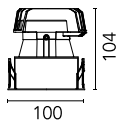

Physical

Color	Gold
Orientation	Fixed
Recessed depth (mm)	115
Weight (kg)	0.51