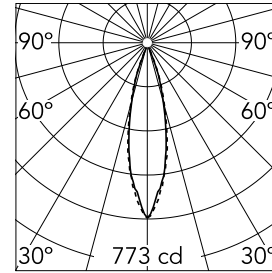

Light Sniper Fixed Square 1-10V

■ 03.4633.06A1V - Chrome

High-performance recessed luminaire with LED light source. Remote 220-240V power supply included.

Main specifications

Number of heads	1	Net lumen (lm)	167
Lamp category	LED	Mountings	Ceiling recessed
Power (W)	9W	Environment	Indoor dry location
CCT (K)	3000K		
CRI	98		

Optical

Lighting type	Direct
LED type	Phosphor LED
Light distribution	Symmetric
Optical type	Spot
Beam angle (°)	24
Beam angle C90-270 (°)	26

Beam Angle:	24°		
	h(m)	E(lx)	D(m)
	1	773	0.43
	2	193	0.87
	3	86	1.30
	4	48	1.73
	5	31	2.17