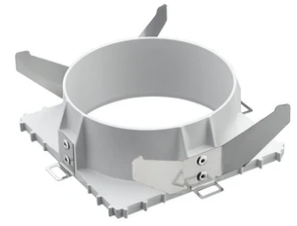

Light Sniper Fixed Square 1-10V

■ 03.4633.06A1V - Chrome

High-performance recessed luminaire with LED light source. Remote 220-240V power supply included.

Main specifications

Number of heads	1	Net lumen (lm)	167
Lamp category	LED	Mountings	Ceiling recessed
Power (W)	9W	Environment	Indoor dry location
CCT (K)	3000K		
CRI	98		

Physical

Color	Chrome
Orientation	Fixed
Recessed depth (mm)	115
Weight (kg)	0.51

Light Sniper Fixed Square 1-10V

Ceiling protector accessory. 50 Units
08.8243.00.5U

Ceiling protector accessory.
08.8243.00

Flush ceiling square frame accessory
08.8240.00B

Ceiling protector accessory. Square
08.8222.30A

Concrete instalation can.
08.8250.00

Ceiling protector accessory. 10 Units
08.8243.00.1U