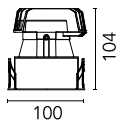

Physical

Color	Chrome
Orientation	Fixed
Recessed depth (mm)	115
Weight (kg)	0.51