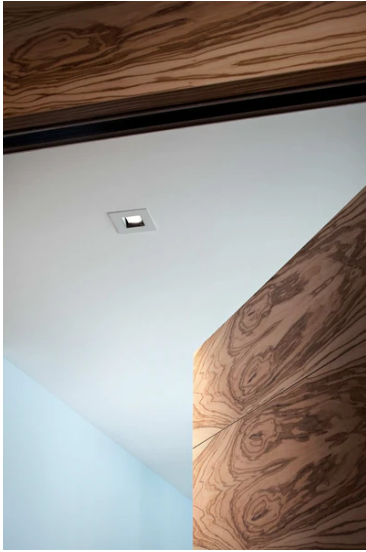

Light Sniper Fixed Square 1-10V

■ 03.4633.06A1V - Chrome

High-performance recessed luminaire with LED light source. Remote 220-240V power supply included.

Main specifications

Number of heads	1	Net lumen (lm)	167
Lamp category	LED	Mountings	Ceiling recessed
Power (W)	9W	Environment	Indoor dry location
CCT (K)	3000K		
CRI	98		

Optical

Lighting type	Direct
LED type	Phosphor LED
Light distribution	Symmetric
Optical type	Spot
Beam angle (°)	24
Beam angle C90-270 (°)	26

Beam Angle:	24°		
	h(m)	E(lx)	D(m)
	1	773	0.43
	2	193	0.87
	3	86	1.30
	4	48	1.73
	5	31	2.17