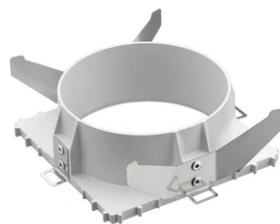

Light Sniper Fixed Square

03.4995.06 - Chrome

High-performance recessed luminaire with LED light source. Remote 220-240V power supply included.

Main specifications

Number of heads	1	Net lumen (lm)	537
Lamp category	LED	Mountings	Ceiling recessed
Power (W)	11W	Environment	Indoor dry location
CCT (K)	2700K		
CRI	90		

Physical

Color	Chrome
Orientation	Fixed
Recessed depth (mm)	165
Weight (kg)	0.49

Light Sniper Fixed Square

Ceiling protector accessory. 10 Units
08.8243.00.1U

Elliptical light distribution lens
08.8041.68

Honeycomb
08.8412.14

Concrete installation can.
08.8250.00

Ceiling protector accessory. 50 Units
08.8243.00.5U

Ceiling protector accessory.
08.8243.00

Ceiling protector accessory. Square
08.8222.30A

Flush ceiling square frame accessory
08.8240.00B