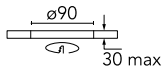

Physical

Color	Chrome
Orientation	Fixed
Recessed depth (mm)	165
Weight (kg)	0.49