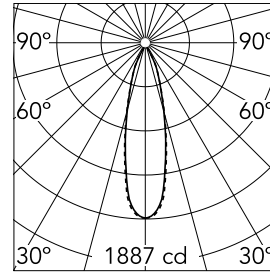

Light Sniper Fixed Square

03.4995.06 - Chrome

High-performance recessed luminaire with LED light source. Remote 220-240V power supply included.

Main specifications

Number of heads	1	Net lumen (lm)	537
Lamp category	LED	Mountings	Ceiling recessed
Power (W)	11W	Environment	Indoor dry location
CCT (K)	2700K		
CRI	90		

Optical

Lighting type	Direct
LED type	Power LED
Light distribution	Symmetric
Optical type	Medium
Beam angle (°)	26
Beam angle C90-270 (°)	27

Beam Angle: 26°		
h(m)	E(lx)	D(m)
1	1887	0.47
2	472	0.93
3	210	1.40
4	118	1.87
5	75	2.34

Physical

Color	Chrome
Orientation	Fixed
Recessed depth (mm)	165
Weight (kg)	0.49

Light Sniper Fixed Square

Ceiling protector accessory. 10 Units
08.8243.00.1U

Elliptical light distribution lens
08.8041.68