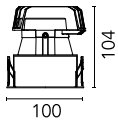

Optical

Lighting type	Direct
LED type	Power LED
Light distribution	Symmetric
Optical type	Medium
Beam angle (°)	26
Beam angle C90-270 (°)	27

Beam Angle: 26°		
h(m)	E(lx)	D(m)
1	1887	0.47
2	472	0.93
3	210	1.40
4	118	1.87
5	75	2.34

Physical

Color	Chrome
Orientation	Fixed
Recessed depth (mm)	165
Weight (kg)	0.49

Light Sniper Fixed Square

Ceiling protector accessory. 10 Units
08.8243.00.1U

Elliptical light distribution lens
08.8041.68