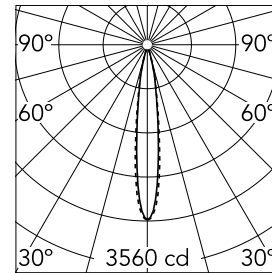

Light Sniper Fixed Square

■ 03.4982.06A - Chrome

High-performance recessed luminaire with LED light source. Remote 220-240V power supply included.

Main specifications

Number of heads	1	Net lumen (lm)	360
Lamp category	LED	Mountings	Ceiling recessed
Power (W)	11W	Environment	Indoor dry location
CCT (K)	3000K		
CRI	90		

Optical

Lighting type	Direct
LED type	Power LED
Light distribution	Symmetric
Optical type	Spot
Beam angle (°)	14
Beam angle C90-270 (°)	15

Beam Angle:	14°		
h(m)	E(lx)	D(m)	
1	3560	0.25	
2	890	0.50	
3	396	0.75	
4	222	0.99	
5	142	1.24	

Physical

Color	Chrome
Orientation	Fixed
Recessed depth (mm)	165
Weight (kg)	0.49

Light Sniper Fixed Square

Ceiling protector accessory. 10 Units
08.8243.00.1U

Elliptical light distribution lens
08.8041.68