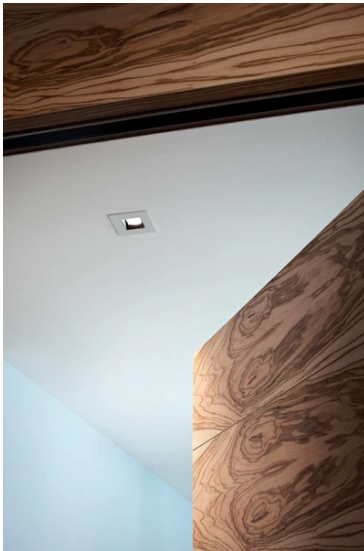

Light Sniper Fixed Square

■ 03.4982.06A - Chrome

High-performance recessed luminaire with LED light source. Remote 220-240V power supply included.

Main specifications

Number of heads	1	Net lumen (lm)	360
Lamp category	LED	Mountings	Ceiling recessed
Power (W)	11W	Environment	Indoor dry location
CCT (K)	3000K		
CRI	90		

Optical

Lighting type	Direct
LED type	Power LED
Light distribution	Symmetric
Optical type	Spot
Beam angle (°)	14
Beam angle C90-270 (°)	15

Beam Angle:	14°		
h(m)	E(lx)	D(m)	
1	3560	0.25	
2	890	0.50	
3	396	0.75	
4	222	0.99	
5	142	1.24	

Physical

Color	Chrome
Orientation	Fixed
Recessed depth (mm)	165
Weight (kg)	0.49

Light Sniper Fixed Square

Ceiling protector accessory. 10 Units
08.8243.00.1U

Elliptical light distribution lens
08.8041.68