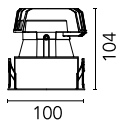

Optical

Lighting type	Direct
LED type	Power LED
Light distribution	Symmetric
Optical type	Spot
Beam angle (°)	14
Beam angle C90-270 (°)	15

Beam Angle:	14°		
h(m)	E(lx)	D(m)	
1	3560	0.25	
2	890	0.50	
3	396	0.75	
4	222	0.99	
5	142	1.24	

Physical

Color	Chrome
Orientation	Fixed
Recessed depth (mm)	165
Weight (kg)	0.49

Light Sniper Fixed Square

Ceiling protector accessory. 10 Units
08.8243.00.1U

Elliptical light distribution lens
08.8041.68