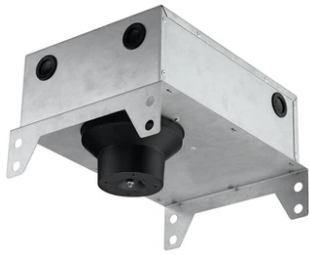

Light Sniper Fixed Square

■ 03.4982.06A - Chrome

High-performance recessed luminaire with LED light source. Remote 220-240V power supply included.

Main specifications

Number of heads	1	Net lumen (lm)	360
Lamp category	LED	Mountings	Ceiling recessed
Power (W)	11W	Environment	Indoor dry location
CCT (K)	3000K		
CRI	90		

Physical

Color	Chrome
Orientation	Fixed
Recessed depth (mm)	165
Weight (kg)	0.49

Light Sniper Fixed Square

Ceiling protector accessory. 10 Units
08.8243.00.1U

Elliptical light distribution lens
08.8041.68

Honeycomb
08.8412.14

Concrete installation can.
08.8250.00

Ceiling protector accessory. 50 Units
08.8243.00.5U

Ceiling protector accessory.
08.8243.00

Ceiling protector accessory. Square
08.8222.30A

Flush ceiling square frame accessory
08.8240.00B