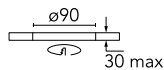

Physical

Color	Chrome
Orientation	Fixed
Recessed depth (mm)	165
Weight (kg)	0.49