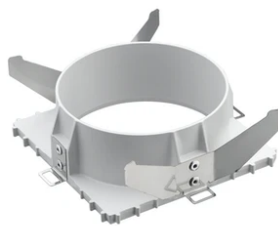

Light Sniper Fixed Square

■ 03.4982.06A - Chrome

High-performance recessed luminaire with LED light source. Remote 220-240V power supply included.

Main specifications

Number of heads	1	Net lumen (lm)	360
Lamp category	LED	Mountings	Ceiling recessed
Power (W)	11W	Environment	Indoor dry location
CCT (K)	3000K		
CRI	90		

Physical

Color	Chrome
Orientation	Fixed
Recessed depth (mm)	165
Weight (kg)	0.49

Light Sniper Fixed Square

Ceiling protector accessory. 10 Units
08.8243.00.1U

Elliptical light distribution lens
08.8041.68

Honeycomb
08.8412.14

Concrete installation can.
08.8250.00

Ceiling protector accessory. 50 Units
08.8243.00.5U

Ceiling protector accessory.
08.8243.00

Ceiling protector accessory. Square
08.8222.30A

Flush ceiling square frame accessory
08.8240.00B