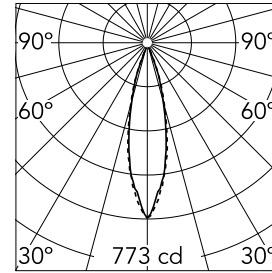

Light Sniper Fixed Square

03.4633.06A - Chrome

High-performance recessed luminaire with LED light source. Remote 220-240V power supply included.

Main specifications

Number of heads	1	Net lumen (lm)	167
Lamp category	LED	Mountings	Ceiling recessed
Power (W)	9W	Environment	Indoor dry location
CCT (K)	3000K		
CRI	98		

Optical

Lighting type	Direct
LED type	Phosphor LED
Light distribution	Symmetric
Optical type	Spot
Beam angle (°)	24
Beam angle C90-270 (°)	26

Beam Angle:	24°		
	h(m)	E(lx)	D(m)
	1	773	0.43
	2	193	0.87
	3	86	1.30
	4	48	1.73
	5	31	2.17