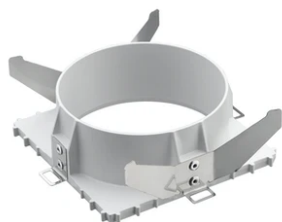

Light Sniper Fixed Square

03.4633.06A - Chrome

High-performance recessed luminaire with LED light source. Remote 220-240V power supply included.

Main specifications

Number of heads	1	Net lumen (lm)	167
Lamp category	LED	Mountings	Ceiling recessed
Power (W)	9W	Environment	Indoor dry location
CCT (K)	3000K		
CRI	98		

Optical

Lighting type	Direct
LED type	Phosphor LED
Light distribution	Symmetric
Optical type	Spot
Beam angle (°)	24
Beam angle C90-270 (°)	26

Beam Angle:	24°		
	h(m)	E(lx)	D(m)
	1	773	0.43
	2	193	0.87
	3	86	1.30
	4	48	1.73
	5	31	2.17

Physical

Color	Chrome
Orientation	Fixed
Recessed depth (mm)	115
Weight (kg)	0.51

Light Sniper Fixed Square

Flush ceiling square frame accessory
08.8240.00B

Ceiling protector accessory. Square
08.8222.30A

Concrete instalation can.
08.8250.00