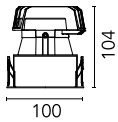

Physical

Color	Chrome
Orientation	Fixed
Recessed depth (mm)	115
Weight (kg)	0.51