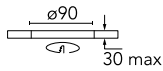

Light Sniper Fixed Round Dimmable

■ 03.4993.GL.DA - Gold

High-performance recessed luminaire with LED light source. Remote 220-240V power supply included.