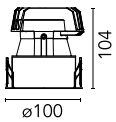

### Main specifications

<b>Number of heads</b>	1	<b>Net lumen (lm)</b>	558
<b>Lamp category</b>	LED	<b>Mountings</b>	Ceiling recessed
<b>Power (W)</b>	11W	<b>Environment</b>	Indoor
<b>CCT (K)</b>	2700K		
<b>CRI</b>	90		

h(m)	E(lx)	D(m)
1	1897	0.51
2	474	1.01
3	211	1.52
4	119	2.02
5	76	2.53

Luminous flux luminaire  
558 lm (EXTREME CUT OFF)

### Physical

<b>Color</b>	Gold
<b>Orientation</b>	Fixed
<b>Recessed depth (mm)</b>	165
<b>Weight (kg)</b>	0.49