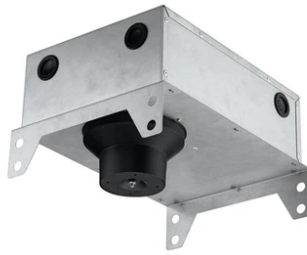

## Light Sniper Fixed Round Dimmable

■ 03.4993.GL.DA - Gold

High-performance recessed luminaire with LED light source. Remote 220-240V power supply included.

### Physical

<b>Color</b>	Gold
<b>Orientation</b>	Fixed
<b>Recessed depth (mm)</b>	165
<b>Weight (kg)</b>	0.49

## Light Sniper Fixed Round Dimmable

---

Flush ceiling round frame accessory  
08.8239.00B

---

Ceiling protector accessory.  
08.8243.00

---

Ceiling protector accessory. 50 Units  
08.8243.00.5U

---

Ceiling protector accessory. 10 Units  
08.8243.00.1U

---

Concrete instalation can.  
08.8250.00

---

Ceiling protector accessory. Round  
08.8229.30A

---

Elliptical light distribution lens  
08.8041.68

---