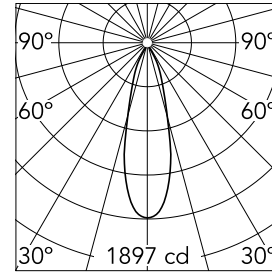

### Optical

<b>Lighting type</b>	Direct
<b>LED type</b>	Power LED
<b>Light distribution</b>	Symmetric
<b>Optical type</b>	Medium
<b>Beam angle (°)</b>	28
<b>Beam angle C90-270 (°)</b>	28

Beam Angle: 28°

h(m)	E(lx)	D(m)
1	1897	0.51
2	474	1.01
3	211	1.52
4	119	2.02
5	76	2.53

Luminous flux luminaire  
558 lm (EXTREME CUT OFF)

### Physical

<b>Color</b>	Gold
<b>Orientation</b>	Fixed
<b>Recessed depth (mm)</b>	165
<b>Weight (kg)</b>	0.49