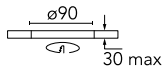

Light Sniper Fixed Round Dimmable

■ 03.4992.GLADA - Gold

High-performance recessed luminaire with LED light source. Remote 220-240V power supply included.