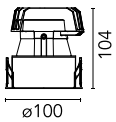

### Main specifications

<b>Number of heads</b>	1	<b>Net lumen (lm)</b>	599
<b>Lamp category</b>	LED	<b>Mountings</b>	Ceiling recessed
<b>Power (W)</b>	11W	<b>Environment</b>	Indoor dry location
<b>CCT (K)</b>	3000K		
<b>CRI</b>	90		

### Optical

<b>Lighting type</b>	Direct
<b>LED type</b>	Power LED
<b>Light distribution</b>	Symmetric
<b>Optical type</b>	Medium
<b>Beam angle (°)</b>	28

Beam Angle: 28°

h(m)	E(lx)	D(m)
1	2036	0.51
2	509	1.01
3	226	1.52
4	127	2.02
5	81	2.53

### Physical

<b>Color</b>	Gold
<b>Orientation</b>	Fixed
<b>Recessed depth (mm)</b>	165
<b>Weight (kg)</b>	0.49