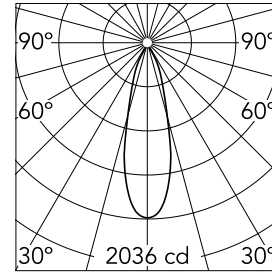

### Main specifications

<b>Number of heads</b>	1	<b>Net lumen (lm)</b>	599
<b>Lamp category</b>	LED	<b>Mountings</b>	Ceiling recessed
<b>Power (W)</b>	11W	<b>Environment</b>	Indoor dry location
<b>CCT (K)</b>	3000K		
<b>CRI</b>	90		

### Optical

<b>Lighting type</b>	Direct
<b>LED type</b>	Power LED
<b>Light distribution</b>	Symmetric
<b>Optical type</b>	Medium
<b>Beam angle (°)</b>	28

Beam Angle: 28°

h(m)	E(lx)	D(m)
1	2036	0.51
2	509	1.01
3	226	1.52
4	127	2.02
5	81	2.53

Luminous flux luminaire  
599 lm (EXTREME CUT OFF)

### Physical

<b>Color</b>	Gold
<b>Orientation</b>	Fixed
<b>Recessed depth (mm)</b>	165
<b>Weight (kg)</b>	0.49