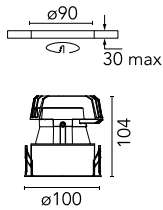

Light Sniper Fixed Round Dimmable

■ 03.4981.14.DA - Matt black

High-performance recessed luminaire with LED light source. Remote 220-240V power supply included.

Main specifications

Number of heads	1	Net lumen (lm)	351
Lamp category	LED	Mountings	Ceiling recessed
Power (W)	11W	Environment	Indoor
CCT (K)	2700K		
CRI	90		

Optical

Lighting type	Direct
LED type	Power LED
Light distribution	Symmetric
Optical type	Spot
Beam angle (°)	15
Beam angle C90-270 (°)	15

Beam Angle: 15°

h(m)	E(lx)	D(m)
1	3180	0.27
2	795	0.53
3	353	0.80
4	199	1.07
5	127	1.33