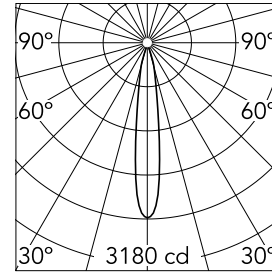

Optical

Lighting type	Direct
LED type	Power LED
Light distribution	Symmetric
Optical type	Spot
Beam angle (°)	15
Beam angle C90-270 (°)	15

Beam Angle: 15°

h(m)	E(lx)	D(m)
1	3180	0.27
2	795	0.53
3	353	0.80
4	199	1.07
5	127	1.33