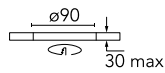

Light Sniper Fixed Round Dimmable

■ 03.4980.14ADA - Matt black

High-performance recessed luminaire with LED light source. Remote 220-240V power supply included.