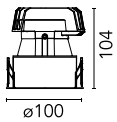

Light Sniper Fixed Round Dimmable

■ 03.4980.14ADA - Matt black

High-performance recessed luminaire with LED light source. Remote 220-240V power supply included.