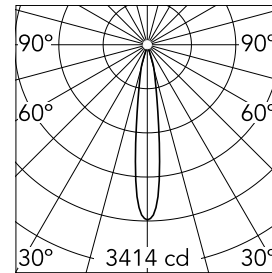

### Optical

<b>Lighting type</b>	Direct
<b>LED type</b>	Power LED
<b>Light distribution</b>	Symmetric
<b>Optical type</b>	Spot
<b>Beam angle (°)</b>	15

Beam Angle: 15°

h(m)	E(lx)	D(m)
1	3414	0.27
2	854	0.53
3	379	0.80
4	213	1.07
5	137	1.33

Luminous flux luminaire  
377 lm (EXTREME CUT OFF)