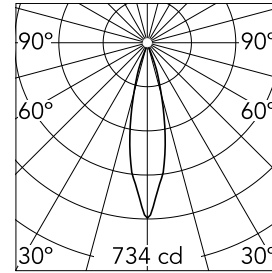

Optical

Lighting type	Direct
LED type	Phosphor LED
Light distribution	Symmetric
Optical type	Spot
Beam angle (°)	23
Beam angle C90-270 (°)	23

Beam Angle: 23°		
h(m)	E(lx)	D(m)
1	734	0.41
2	183	0.82
3	82	1.23
4	46	1.64
5	29	2.05