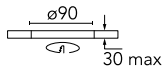

Light Sniper Fixed Round Dali

■ 03.4632.14ADA - Matt Black

High-performance recessed luminaire with LED light source. Remote 220-240V power supply included.