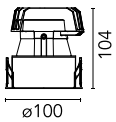

Light Sniper Fixed Round Dali

■ 03.4632.14ADA - Matt Black

High-performance recessed luminaire with LED light source. Remote 220-240V power supply included.