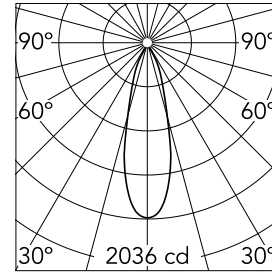

Optical

Lighting type	Direct
LED type	Power LED
Light distribution	Symmetric
Optical type	Medium
Beam angle (°)	28
Beam angle C90-270 (°)	28

Beam Angle: 28°

h(m)	E(lx)	D(m)
1	2036	0.51
2	509	1.01
3	226	1.52
4	127	2.02
5	81	2.53