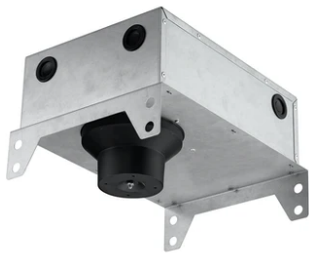

Light Sniper Fixed Round

■ 03.4992.14A - Matt Black

High-performance recessed luminaire with LED light source. Remote 220-240V power supply included.

Main specifications

Number of heads	1	Net lumen (lm)	599
Lamp category	LED	Mountings	Ceiling recessed
Power (W)	11W	Environment	Indoor dry location
CCT (K)	3000K		
CRI	90		

Physical

Color	Matt Black
Orientation	Fixed
Recessed depth (mm)	165
Weight (kg)	0.49

Light Sniper Fixed Round

Ceiling protector accessory.
08.8243.00

Honeycomb
08.8412.14

Flush ceiling round frame accessory
08.8239.00B

Ceiling protector accessory. 50 Units
08.8243.00.5U

Elliptical light distribution lens
08.8041.68

Ceiling protector accessory. Round
08.8229.30A

Concrete installation can.
08.8250.00

Ceiling protector accessory. 10 Units
08.8243.00.1U