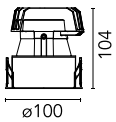

Light Sniper Fixed Round

■ 03.4992.14A - Matt Black

High-performance recessed luminaire with LED light source. Remote 220-240V power supply included.

Main specifications

Number of heads	1	Net lumen (lm)	599
Lamp category	LED	Mountings	Ceiling recessed
Power (W)	11W	Environment	Indoor dry location
CCT (K)	3000K		
CRI	90		

Optical

Lighting type	Direct
LED type	Power LED
Light distribution	Symmetric
Optical type	Medium
Beam angle (°)	28
Beam angle C90-270 (°)	28

Beam Angle: 28°

h(m)	E(lx)	D(m)
1	2036	0.51
2	509	1.01
3	226	1.52
4	127	2.02
5	81	2.53