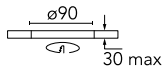

Light Sniper Fixed Round

■ 03.4992.14A - Matt Black

High-performance recessed luminaire with LED light source. Remote 220-240V power supply included.