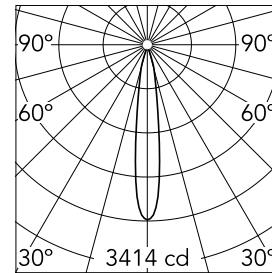

Optical

Lighting type	Direct
LED type	Power LED
Light distribution	Symmetric
Optical type	Spot
Beam angle (°)	15
Beam angle C90-270 (°)	15

Beam Angle:	15°		
	h(m)	E(lx)	D(m)
1	3414	0.27	
2	854	0.53	
3	379	0.80	
4	213	1.07	
5	137	1.33	

Luminous flux luminaire
377 lm (EXTREME CUT OFF)

Electrical

Frequency (Hz)	50/60	Emergency	Without
Voltage (V)	220.00	Insulation class	II
Dimmable	No		
Driver	Remote		
Driver type	Electronic		

Physical

Color	Matt black
Orientation	Fixed
Recessed depth (mm)	165
Weight (kg)	0.49