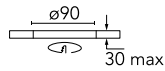

Light Sniper Fixed Round

■ 03.4980.14A - Matt black

High-performance recessed luminaire with LED light source. Remote 220-240V power supply included.