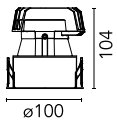

Light Sniper Fixed Round

■ 03.4980.14A - Matt black

High-performance recessed luminaire with LED light source. Remote 220-240V power supply included.

Main specifications

Number of heads	1	Net lumen (lm)	377
Lamp category	LED	Mountings	Ceiling recessed
Power (W)	11W	Environment	Indoor
CCT (K)	3000K		
CRI	90		

Optical

Lighting type	Direct
LED type	Power LED
Light distribution	Symmetric
Optical type	Spot
Beam angle (°)	15
Beam angle C90-270 (°)	15

Beam Angle:	15°		
	h(m)	E(lx)	D(m)
1	3414	0.27	
2	854	0.53	
3	379	0.80	
4	213	1.07	
5	137	1.33	

Luminous flux luminaire
377 lm (EXTREME CUT OFF)

Electrical

Frequency (Hz)	50/60	Emergency	Without
Voltage (V)	220.00	Insulation class	II
Dimmable	No		
Driver	Remote		
Driver type	Electronic		

Physical

Color	Matt black
Orientation	Fixed
Recessed depth (mm)	165
Weight (kg)	0.49