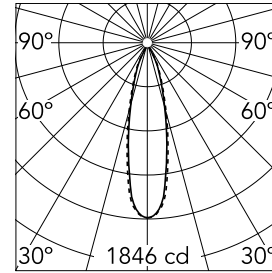

Light Sniper Adjustable Square Dimmable

03.4999.06.DA - Chrome

High-performance recessed luminaire with LED light source. Remote 220-240V power supply included.

Main specifications

Number of heads	1	Net lumen (lm)	503
Lamp category	LED	Mountings	Ceiling recessed
Power (W)	11W	Environment	Indoor dry location
CCT (K)	2700K		
CRI	90		

Optical

Lighting type	Direct
LED type	Power LED
Light distribution	Symmetric
Optical type	Medium
Beam angle (°)	25
Beam angle C90-270 (°)	27

Beam Angle:	25°		
h(m)	E(lx)	D(m)	
1	1846	0.45	
2	462	0.89	
3	205	1.34	
4	115	1.79	
5	74	2.24	