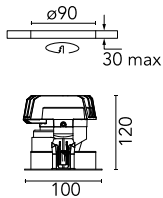

Optical

Lighting type	Direct
LED type	Power LED
Light distribution	Symmetric
Optical type	Medium
Beam angle (°)	25
Beam angle C90-270 (°)	27

Beam Angle:	25°		
h(m)	E(lx)	D(m)	
1	1846	0.45	
2	462	0.89	
3	205	1.34	
4	115	1.79	
5	74	2.24	

Physical

Color	Chrome
Orientation	Adjustable
Recessed depth (mm)	155
Weight (kg)	0.65
Rotation (°)	360

Light Sniper Adjustable Square Dimmable

Concrete instalation can.
08.8250.00

Ceiling protector accessory. 10 Units
08.8243.00.1U