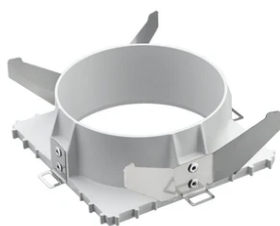

Light Sniper Adjustable Square Dimmable

03.4999.06.DA - Chrome

High-performance recessed luminaire with LED light source. Remote 220-240V power supply included.

Main specifications

Number of heads	1	Net lumen (lm)	503
Lamp category	LED	Mountings	Ceiling recessed
Power (W)	11W	Environment	Indoor dry location
CCT (K)	2700K		
CRI	90		

Physical

Color	Chrome
Orientation	Adjustable
Recessed depth (mm)	155
Weight (kg)	0.65
Rotation (°)	360

Light Sniper Adjustable Square Dimmable

Concrete instalation can.
08.8250.00

Ceiling protector accessory. 10 Units
08.8243.00.1U

Ceiling protector accessory. 50 Units
08.8243.00.5U

Ceiling protector accessory.
08.8243.00

Ceiling protector accessory. Square
08.8222.30A

Honeycomb
08.8412.14

Flush ceiling square frame accessory
08.8240.00B