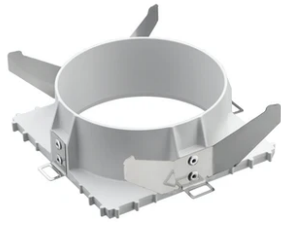

Light Sniper Adjustable Square Dimmable

03.4987.GL.DA - Gold

High-performance recessed luminaire with LED light source. Remote 220-240V power supply included.

Main specifications

Number of heads	1	Net lumen (lm)	338
Lamp category	LED	Mountings	Ceiling recessed
Power (W)	11W	Environment	Indoor
CCT (K)	2700K		
CRI	90		

Optical

Lighting type	Direct
LED type	Power LED
Light distribution	Symmetric
Optical type	Spot
Beam angle (°)	13
Beam angle C90-270 (°)	14

Beam Angle:	13°	
h(m)	E(lx)	D(m)
1	3935	0.23
2	984	0.47
3	437	0.70
4	246	0.94
5	157	1.17

Physical

Color	Gold
Orientation	Adjustable
Recessed depth (mm)	155
Weight (kg)	0.65
Rotation (°)	360

Light Sniper Adjustable Square Dimmable

Flush ceiling square frame accessory
08.8240.00B

Ceiling protector accessory.
08.8243.00