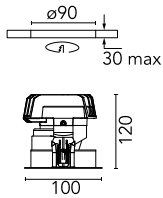

Light Sniper Adjustable Square Dimmable

03.4987.GL.DA - Gold

High-performance recessed luminaire with LED light source. Remote 220-240V power supply included.

Main specifications

Number of heads	1	Net lumen (lm)	338
Lamp category	LED	Mountings	Ceiling recessed
Power (W)	11W	Environment	Indoor
CCT (K)	2700K		
CRI	90		

Optical

Lighting type	Direct
LED type	Power LED
Light distribution	Symmetric
Optical type	Spot
Beam angle (°)	13
Beam angle C90-270 (°)	14

Beam Angle:	13°	
h(m)	E(lx)	D(m)
1	3935	0.23
2	984	0.47
3	437	0.70
4	246	0.94
5	157	1.17