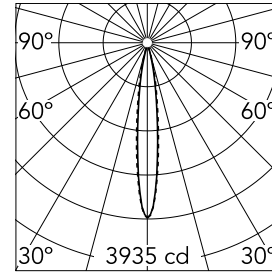

Optical

Lighting type	Direct
LED type	Power LED
Light distribution	Symmetric
Optical type	Spot
Beam angle (°)	13
Beam angle C90-270 (°)	14

Beam Angle:	13°	
h(m)	E(lx)	D(m)
1	3935	0.23
2	984	0.47
3	437	0.70
4	246	0.94
5	157	1.17