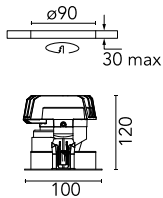

Optical

Lighting type	Direct
LED type	Power LED
Light distribution	Symmetric
Optical type	Spot
Beam angle (°)	13
Beam angle C90-270 (°)	14

Beam Angle:	13°	
h(m)	E(lx)	D(m)
1	3935	0.23
2	984	0.47
3	437	0.70
4	246	0.94
5	157	1.17

Physical

Color	Matt Black
Orientation	Adjustable
Recessed depth (mm)	155
Weight (kg)	0.65
Rotation (°)	360

Light Sniper Adjustable Square Dimmable

Ceiling protector accessory. 50 Units
08.8243.00.5U

Ceiling protector accessory.
08.8243.00