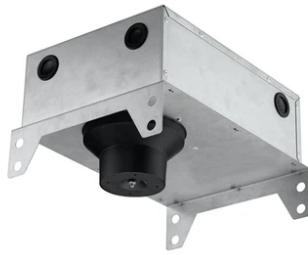

Light Sniper Adjustable Square Dimmable

■ 03.4987.14.DA - Matt Black

High-performance recessed luminaire with LED light source. Remote 220-240V power supply included.

Main specifications

Number of heads	1	Net lumen (lm)	338
Lamp category	LED	Mountings	Ceiling recessed
Power (W)	11W	Environment	Indoor dry location
CCT (K)	2700K		
CRI	90		

Physical

Color	Matt Black
Orientation	Adjustable
Recessed depth (mm)	155
Weight (kg)	0.65
Rotation (°)	360

Light Sniper Adjustable Square Dimmable

Ceiling protector accessory. 50 Units
08.8243.00.5U

Ceiling protector accessory.
08.8243.00

Honeycomb
08.8412.14

Elliptical light distribution lens
08.8041.68

Concrete installation can.
08.8250.00

Ceiling protector accessory. 10 Units
08.8243.00.1U

Ceiling protector accessory. Square
08.8222.30A