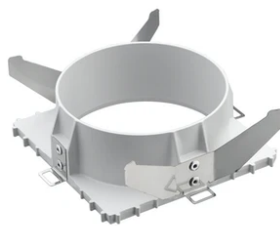

Light Sniper Adjustable Square Dimmable

■ 03.4987.14.DA - Matt Black

High-performance recessed luminaire with LED light source. Remote 220-240V power supply included.

Main specifications

Number of heads	1	Net lumen (lm)	338
Lamp category	LED	Mountings	Ceiling recessed
Power (W)	11W	Environment	Indoor dry location
CCT (K)	2700K		
CRI	90		

Physical

Color	Matt Black
Orientation	Adjustable
Recessed depth (mm)	155
Weight (kg)	0.65
Rotation (°)	360

Light Sniper Adjustable Square Dimmable

Ceiling protector accessory. 50 Units
08.8243.00.5U

Ceiling protector accessory.
08.8243.00

Honeycomb
08.8412.14

Elliptical light distribution lens
08.8041.68

Concrete installation can.
08.8250.00

Ceiling protector accessory. 10 Units
08.8243.00.1U

Ceiling protector accessory. Square
08.8222.30A