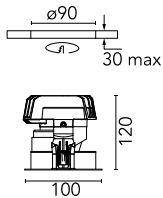

### Optical

Lighting type	Direct
LED type	Power LED
Light distribution	Symmetric
Optical type	Spot
Beam angle (°)	13

Beam Angle:	13°	
	h(m)	E(lx) D(m)
	1	4225 0.23
	2	1056 0.47
	3	469 0.70
	4	264 0.94
	5	169 1.17

Luminous flux luminaire  
363 lm (EXTREME CUT OFF)

### Physical

Color	Matt Black
Orientation	Adjustable
Recessed depth (mm)	155
Weight (kg)	0.65
Rotation (°)	360