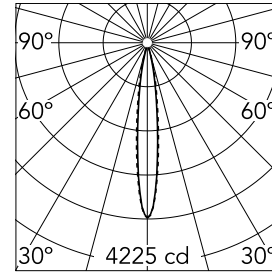

### Main specifications

Number of heads	1	Net lumen (lm)	363
Lamp category	LED	Mountings	Ceiling recessed
Power (W)	11W	Environment	Indoor dry location
CCT (K)	3000K		
CRI	90		

### Optical

Lighting type	Direct
LED type	Power LED
Light distribution	Symmetric
Optical type	Spot
Beam angle (°)	13

Beam Angle:	13°	
	h(m)	E(lx) D(m)
	1	4225 0.23
	2	1056 0.47
	3	469 0.70
	4	264 0.94
	5	169 1.17

Luminous flux luminaire  
363 lm (EXTREME CUT OFF)

### Physical

Color	Matt Black
Orientation	Adjustable
Recessed depth (mm)	155
Weight (kg)	0.65
Rotation (°)	360