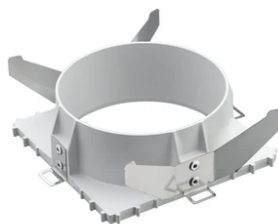

### Physical

Color	Matt Black
Orientation	Adjustable
Recessed depth (mm)	155
Weight (kg)	0.65
Rotation (°)	360

# Light Sniper Adjustable Square Dimmable

---

Ceiling protector accessory. 50 Units  
08.8243.00.5U

---

Ceiling protector accessory.  
08.8243.00

---

Honeycomb  
08.8412.14

---

Elliptical light distribution lens  
08.8041.68

---

Concrete installation can.  
08.8250.00

---

Ceiling protector accessory. 10 Units  
08.8243.00.1U

---

Ceiling protector accessory. Square  
08.8222.30A

---