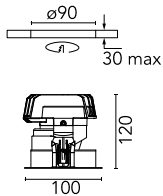

Light Sniper Adjustable Square Dimmable

03.4986.06ADA - Chrome

High-performance recessed luminaire with LED light source. Remote 220-240V power supply included.

Main specifications

Number of heads	1	Net lumen (lm)	363
Lamp category	LED	Mountings	Ceiling recessed
Power (W)	11W	Environment	Indoor dry location
CCT (K)	3000K		
CRI	90		

Optical

Lighting type	Direct
LED type	Power LED
Light distribution	Symmetric
Optical type	Spot
Beam angle (°)	13

Beam Angle: 13°

h(m)	E(lx)	D(m)
1	4225	0.23
2	1056	0.47
3	469	0.70
4	264	0.94
5	169	1.17

Luminous flux luminaire
363 lm (EXTREME CUT OFF)