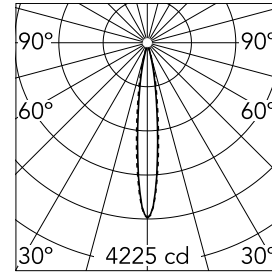

Light Sniper Adjustable Square Dimmable

03.4986.06ADA - Chrome

High-performance recessed luminaire with LED light source. Remote 220-240V power supply included.

Main specifications

Number of heads	1	Net lumen (lm)	363
Lamp category	LED	Mountings	Ceiling recessed
Power (W)	11W	Environment	Indoor dry location
CCT (K)	3000K		
CRI	90		

Optical

Lighting type	Direct
LED type	Power LED
Light distribution	Symmetric
Optical type	Spot
Beam angle (°)	13

Beam Angle: 13°

h(m)	E(lx)	D(m)
1	4225	0.23
2	1056	0.47
3	469	0.70
4	264	0.94
5	169	1.17

Luminous flux luminaire
363 lm (EXTREME CUT OFF)