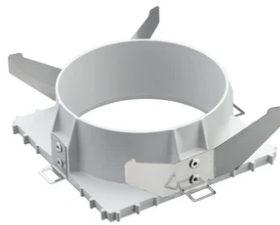

Light Sniper Adjustable Square Dimmable

03.4986.06ADA - Chrome

High-performance recessed luminaire with LED light source. Remote 220-240V power supply included.

Main specifications

Number of heads	1	Net lumen (lm)	363
Lamp category	LED	Mountings	Ceiling recessed
Power (W)	11W	Environment	Indoor dry location
CCT (K)	3000K		
CRI	90		

Electrical

Dimmable	Yes
Driver	Remote included
Driver type	Dimmable Push, Dimmable 1-10V, Dimmable DALI 1
Emergency	Without
Insulation class	II

Physical

Color	Chrome
Orientation	Adjustable
Recessed depth (mm)	155
Weight (kg)	0.65
Rotation (°)	360

Light Sniper Adjustable Square Dimmable

Ceiling protector accessory.
08.8243.00

Ceiling protector accessory. 50 Units
08.8243.00.5U

Honeycomb
08.8412.14

Ceiling protector accessory. Square
08.8222.30A

Flush ceiling square frame accessory
08.8240.00B

Ceiling protector accessory. 10 Units
08.8243.00.1U

Concrete instalation can.
08.8250.00

Elliptical light distribution lens
08.8041.68