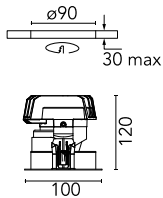

Optical

Lighting type	Direct
LED type	Phosphor LED
Light distribution	Symmetric
Optical type	Wide flood
Beam angle (°)	24
Beam angle C90-270 (°)	25

Beam Angle:	24°		
	h(m)	E(lx)	D(m)
	1	773	0.42
	2	193	0.85
	3	86	1.27
	4	48	1.69
	5	31	2.11

Physical

Color	Chrome
Orientation	Adjustable
Recessed depth (mm)	125
Weight (kg)	0.51
Rotation (°)	360

Light Sniper Adjustable Square Dali

Ceiling protector accessory.
08.8243.00

Ceiling protector accessory. 50 Units
08.8243.00.5U