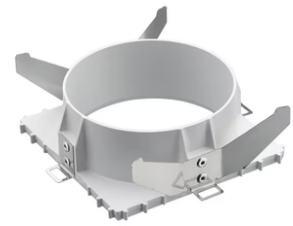

Light Sniper Adjustable Square Dali

■ 03.4687.06ADA - Chrome

High-performance recessed luminaire with LED light source. Remote 220-240V power supply included.

Main specifications

Number of heads	1	Net lumen (lm)	153
Lamp category	LED	Mountings	Ceiling recessed
Power (W)	9W	Environment	Indoor dry location
CCT (K)	3000K		
CRI	98		

Physical

Color	Chrome
Orientation	Adjustable
Recessed depth (mm)	125
Weight (kg)	0.51
Rotation (°)	360

Light Sniper Adjustable Square Dali

Ceiling protector accessory.
08.8243.00

Ceiling protector accessory. 50 Units
08.8243.00.5U

Flush ceiling square frame accessory
08.8240.00B

Ceiling protector accessory. Square
08.8222.30A

Ceiling protector accessory. 10 Units
08.8243.00.1U

Concrete instalation can.
08.8250.00