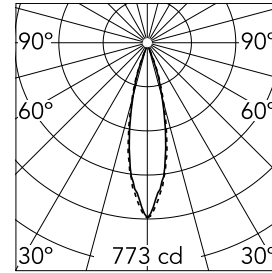

Light Sniper Adjustable Square Dali

■ 03.4687.06ADA - Chrome

High-performance recessed luminaire with LED light source. Remote 220-240V power supply included.

Main specifications

Number of heads	1	Net lumen (lm)	153
Lamp category	LED	Mountings	Ceiling recessed
Power (W)	9W	Environment	Indoor dry location
CCT (K)	3000K		
CRI	98		

Optical

Lighting type	Direct
LED type	Phosphor LED
Light distribution	Symmetric
Optical type	Wide flood
Beam angle (°)	24
Beam angle C90-270 (°)	25

Beam Angle:	24°		
	h(m)	E(lx)	D(m)
	1	773	0.42
	2	193	0.85
	3	86	1.27
	4	48	1.69
	5	31	2.11