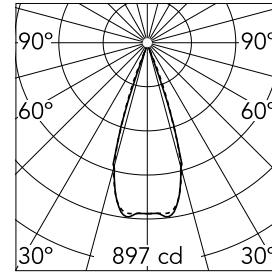

### Main specifications

<b>Number of heads</b>	1	<b>Net lumen (lm)</b>	281
<b>Lamp category</b>	LED	<b>Mountings</b>	Ceiling recessed
<b>Power (W)</b>	9W	<b>Environment</b>	Indoor dry location
<b>CCT (K)</b>	3000K		
<b>CRI</b>	98		

### Optical

<b>Lighting type</b>	Direct
<b>LED type</b>	Phosphor LED
<b>Light distribution</b>	Symmetric
<b>Optical type</b>	Flood
<b>Beam angle (°)</b>	36
<b>Beam angle C90-270 (°)</b>	35

<b>Beam Angle:</b>	36°		
	<b>h(m)</b>	<b>E(lx)</b>	<b>D(m)</b>
1	897	0.65	
2	224	1.29	
3	100	1.94	
4	56	2.58	
5	36	3.23	

Luminous flux luminaire  
281 lm (EXTREME CUT OFF)

### Physical

<b>Color</b>	Gold
<b>Orientation</b>	Adjustable
<b>Recessed depth (mm)</b>	125
<b>Weight (kg)</b>	0.51
<b>Rotation (°)</b>	360