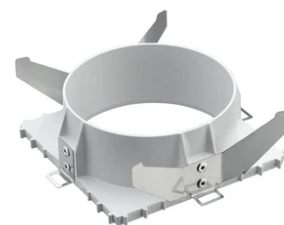

Flush ceiling square frame accessory
08.8240.00B