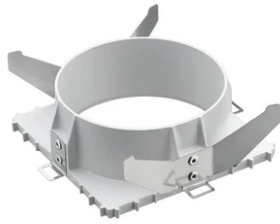

## Light Sniper Adjustable Square Dali

03.4686.06ADA - Chrome

High-performance recessed luminaire with LED light source. Remote 220-240V power supply included.

### Physical

<b>Color</b>	Chrome
<b>Orientation</b>	Adjustable
<b>Recessed depth (mm)</b>	125
<b>Weight (kg)</b>	0.51
<b>Rotation (°)</b>	360

## Light Sniper Adjustable Square Dali

---

Flush ceiling square frame accessory  
08.8240.00B

---

Ceiling protector accessory. Square  
08.8222.30A

---

Concrete instalation can.  
08.8250.00

---