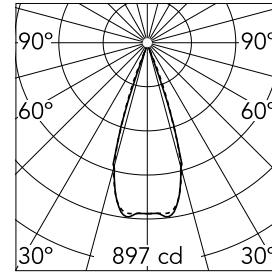

### Main specifications

<b>Number of heads</b>	1	<b>Net lumen (lm)</b>	281
<b>Lamp category</b>	LED	<b>Mountings</b>	Ceiling recessed
<b>Power (W)</b>	9W	<b>Environment</b>	Indoor dry location
<b>CCT (K)</b>	3000K		
<b>CRI</b>	98		

### Optical

<b>Lighting type</b>	Direct
<b>LED type</b>	Phosphor LED
<b>Light distribution</b>	Symmetric
<b>Optical type</b>	Flood
<b>Beam angle (°)</b>	36
<b>Beam angle C90-270 (°)</b>	35

<b>Beam Angle:</b>	36°		
	<b>h(m)</b>	<b>E(lx)</b>	<b>D(m)</b>
1	897	0.65	
2	224	1.29	
3	100	1.94	
4	56	2.58	
5	36	3.23	

Luminous flux luminaire  
281 lm (EXTREME CUT OFF)

### Physical

<b>Color</b>	Chrome
<b>Orientation</b>	Adjustable
<b>Recessed depth (mm)</b>	125
<b>Weight (kg)</b>	0.51
<b>Rotation (°)</b>	360