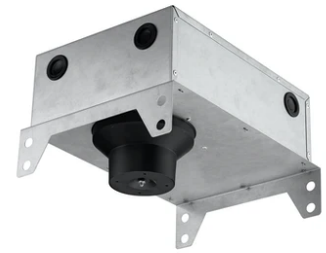

## Light Sniper Adjustable Square Dali

03.4686.06ADA - Chrome

High-performance recessed luminaire with LED light source. Remote 220-240V power supply included.

### Physical

<b>Color</b>	Chrome
<b>Orientation</b>	Adjustable
<b>Recessed depth (mm)</b>	125
<b>Weight (kg)</b>	0.51
<b>Rotation (°)</b>	360

## Light Sniper Adjustable Square Dali

---

Flush ceiling square frame accessory  
08.8240.00B

---

Ceiling protector accessory. Square  
08.8222.30A

---

Concrete instalation can.  
08.8250.00

---