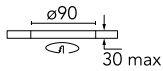

Light Sniper Adjustable Square 1-10V

■ 03.4687.14A1V - Matt Black

High-performance recessed luminaire with LED light source. Remote 220-240V power supply included.

Main specifications

Number of heads	1	Net lumen (lm)	153
Lamp category	LED	Mountings	Ceiling recessed
Power (W)	9W	Environment	Indoor dry location
CCT (K)	3000K		
CRI	98		

Optical

Lighting type	Direct
LED type	Phosphor LED
Light distribution	Symmetric
Optical type	Wide flood
Beam angle (°)	24
Beam angle C90-270 (°)	25

Beam Angle:	24°		
h(m)	E(lx)	D(m)	
1	773	0.42	
2	193	0.85	
3	86	1.27	
4	48	1.69	
5	31	2.11	

Luminous flux luminaire
153 lm (EXTREME CUT OFF)

Electrical

Frequency (Hz)	50/60	Emergency	Without
Voltage (V)	220.00	Insulation class	II
Dimmable	Yes		
Driver	Remote included		
Driver type	Dimmable 1-10V		

Physical

Color	Matt Black
Orientation	Adjustable
Recessed depth (mm)	125
Weight (kg)	0.51
Rotation (°)	360