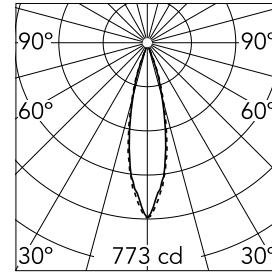

Optical

Lighting type	Direct
LED type	Phosphor LED
Light distribution	Symmetric
Optical type	Wide flood
Beam angle (°)	24
Beam angle C90-270 (°)	25

Beam Angle:	24°		
h(m)	E(lx)	D(m)	
1	773	0.42	
2	193	0.85	
3	86	1.27	
4	48	1.69	
5	31	2.11	