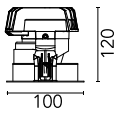

Optical

Lighting type	Direct
LED type	Phosphor LED
Light distribution	Symmetric
Optical type	Wide flood
Beam angle (°)	24
Beam angle C90-270 (°)	25

Beam Angle:	24°		
h(m)	E(lx)	D(m)	
1	773	0.42	
2	193	0.85	
3	86	1.27	
4	48	1.69	
5	31	2.11	

Physical

Color	Matt Black
Orientation	Adjustable
Recessed depth (mm)	125
Weight (kg)	0.51
Rotation (°)	360

Light Sniper Adjustable Square 1-10V

Ceiling protector accessory. 50 Units
08.8243.00.5U

Ceiling protector accessory.
08.8243.00