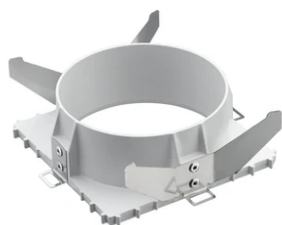

Light Sniper Adjustable Square 1-10V

■ 03.4687.14A1V - Matt Black

High-performance recessed luminaire with LED light source. Remote 220-240V power supply included.

Main specifications

Number of heads	1	Net lumen (lm)	153
Lamp category	LED	Mountings	Ceiling recessed
Power (W)	9W	Environment	Indoor dry location
CCT (K)	3000K		
CRI	98		

Physical

Color	Matt Black
Orientation	Adjustable
Recessed depth (mm)	125
Weight (kg)	0.51
Rotation (°)	360

Light Sniper Adjustable Square 1-10V

Ceiling protector accessory. 50 Units
08.8243.00.5U

Ceiling protector accessory.
08.8243.00

Ceiling protector accessory. Square
08.8222.30A

Flush ceiling square frame accessory
08.8240.00B

Concrete installation can.
08.8250.00

Ceiling protector accessory. 10 Units
08.8243.00.1U