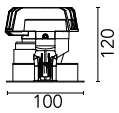

Optical

Lighting type	Direct
LED type	Phosphor LED
Light distribution	Symmetric
Optical type	Wide flood
Beam angle (°)	24
Beam angle C90-270 (°)	25

Beam Angle:	24°		
	h(m)	E(lx)	D(m)
	1	773	0.42
	2	193	0.85
	3	86	1.27
	4	48	1.69
	5	31	2.11

Physical

Color	Chrome
Orientation	Adjustable
Recessed depth (mm)	125
Weight (kg)	0.51
Rotation (°)	360

Light Sniper Adjustable Square 1-10V

Ceiling protector accessory. Square
08.8222.30A

Flush ceiling square frame accessory
08.8240.00B