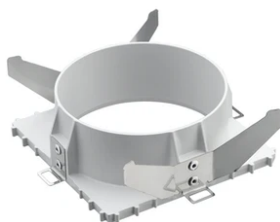

Light Sniper Adjustable Square 1-10V

■ 03.4687.06A1V - Chrome

High-performance recessed luminaire with LED light source. Remote 220-240V power supply included.

Main specifications

Number of heads	1	Net lumen (lm)	153
Lamp category	LED	Mountings	Ceiling recessed
Power (W)	9W	Environment	Indoor dry location
CCT (K)	3000K		
CRI	98		

Physical

Color	Chrome
Orientation	Adjustable
Recessed depth (mm)	125
Weight (kg)	0.51
Rotation (°)	360

Light Sniper Adjustable Square 1-10V

Ceiling protector accessory. Square
08.8222.30A

Flush ceiling square frame accessory
08.8240.00B