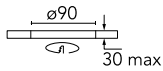

Light Sniper Adjustable Square 1-10V

■ 03.4687.06A1V - Chrome

High-performance recessed luminaire with LED light source. Remote 220-240V power supply included.

Main specifications

Number of heads	1	Net lumen (lm)	153
Lamp category	LED	Mountings	Ceiling recessed
Power (W)	9W	Environment	Indoor dry location
CCT (K)	3000K		
CRI	98		

Optical

Lighting type	Direct
LED type	Phosphor LED
Light distribution	Symmetric
Optical type	Wide flood
Beam angle (°)	24
Beam angle C90-270 (°)	25

Beam Angle:	24°		
	h(m)	E(lx)	D(m)
	1	773	0.42
	2	193	0.85
	3	86	1.27
	4	48	1.69
	5	31	2.11

Luminous flux luminaire
153 lm (EXTREME CUT OFF)

Electrical

Frequency (Hz)	50/60	Emergency	Without
Voltage (V)	220.00	Insulation class	II
Dimmable	Yes		
Driver	Remote included		
Driver type	Dimmable 1-10V		

Physical

Color	Chrome
Orientation	Adjustable
Recessed depth (mm)	125
Weight (kg)	0.51
Rotation (°)	360