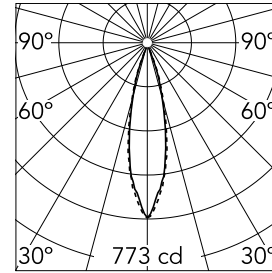

Light Sniper Adjustable Square 1-10V

■ 03.4687.06A1V - Chrome

High-performance recessed luminaire with LED light source. Remote 220-240V power supply included.

Main specifications

Number of heads	1	Net lumen (lm)	153
Lamp category	LED	Mountings	Ceiling recessed
Power (W)	9W	Environment	Indoor dry location
CCT (K)	3000K		
CRI	98		

Optical

Lighting type	Direct
LED type	Phosphor LED
Light distribution	Symmetric
Optical type	Wide flood
Beam angle (°)	24
Beam angle C90-270 (°)	25

Beam Angle:	24°		
	h(m)	E(lx)	D(m)
	1	773	0.42
	2	193	0.85
	3	86	1.27
	4	48	1.69
	5	31	2.11