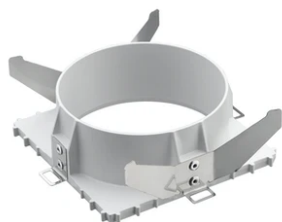

Light Sniper Adjustable Square 1-10V

■ 03.4686.14A1V - Matt Black

High-performance recessed luminaire with LED light source. Remote 220-240V power supply included.

Main specifications

Number of heads	1	Net lumen (lm)	281
Lamp category	LED	Mountings	Ceiling recessed
Power (W)	9W	Environment	Indoor dry location
CCT (K)	3000K		
CRI	98		

Optical

Lighting type	Direct
LED type	Phosphor LED
Light distribution	Symmetric
Optical type	Flood
Beam angle (°)	36
Beam angle C90-270 (°)	35

Beam Angle:	36°		
	h(m)	E(lx)	D(m)
	1	897	0.65
	2	224	1.29
	3	100	1.94
	4	56	2.58
	5	36	3.23

Physical

Color	Matt Black
Orientation	Adjustable
Recessed depth (mm)	125
Weight (kg)	0.51
Rotation (°)	360

Light Sniper Adjustable Square 1-10V

Flush ceiling square frame accessory
08.8240.00B

Ceiling protector accessory. Square
08.8222.30A