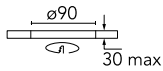

Light Sniper Adjustable Square 1-10V

■ 03.4686.14A1V - Matt Black

High-performance recessed luminaire with LED light source. Remote 220-240V power supply included.

Main specifications

Number of heads	1	Net lumen (lm)	281
Lamp category	LED	Mountings	Ceiling recessed
Power (W)	9W	Environment	Indoor dry location
CCT (K)	3000K		
CRI	98		

Optical

Lighting type	Direct
LED type	Phosphor LED
Light distribution	Symmetric
Optical type	Flood
Beam angle (°)	36
Beam angle C90-270 (°)	35

Beam Angle:	36°		
	h(m)	E(lx)	D(m)
	1	897	0.65
	2	224	1.29
	3	100	1.94
	4	56	2.58
	5	36	3.23

Luminous flux luminaire
281 lm (EXTREME CUT OFF)

Electrical

Frequency (Hz)	50/60	Emergency	Without
Voltage (V)	220.00	Insulation class	II
Dimmable	Yes		
Driver	Remote included		
Driver type	Dimmable 1-10V		

Physical

Color	Matt Black
Orientation	Adjustable
Recessed depth (mm)	125
Weight (kg)	0.51
Rotation (°)	360