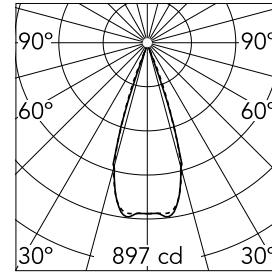

Optical

Lighting type	Direct
LED type	Phosphor LED
Light distribution	Symmetric
Optical type	Flood
Beam angle (°)	36
Beam angle C90-270 (°)	35

Beam Angle:	36°		
	h(m)	E(lx)	D(m)
	1	897	0.65
	2	224	1.29
	3	100	1.94
	4	56	2.58
	5	36	3.23