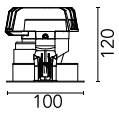

Optical

Lighting type	Direct
LED type	Phosphor LED
Light distribution	Symmetric
Optical type	Flood
Beam angle (°)	36
Beam angle C90-270 (°)	35

Beam Angle:	36°		
	h(m)	E(lx)	D(m)
	1	897	0.65
	2	224	1.29
	3	100	1.94
	4	56	2.58
	5	36	3.23

Physical

Color	Matt Black
Orientation	Adjustable
Recessed depth (mm)	125
Weight (kg)	0.51
Rotation (°)	360

Light Sniper Adjustable Square 1-10V

Flush ceiling square frame accessory
08.8240.00B

Ceiling protector accessory. Square
08.8222.30A