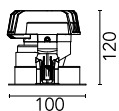

Optical

Lighting type	Direct
LED type	Power LED
Light distribution	Symmetric
Optical type	Spot
Beam angle (°)	13
Beam angle C90-270 (°)	14

Beam Angle:	13°	
	h(m)	E(lx) D(m)
1	3935	0.23
2	984	0.47
3	437	0.70
4	246	0.94
5	157	1.17

Physical

Color	Matt Black
Orientation	Adjustable
Recessed depth (mm)	155
Weight (kg)	0.65
Rotation (°)	360

Light Sniper Adjustable Square

Elliptical light distribution lens
08.8041.68

Ceiling protector accessory. Square
08.8222.30A