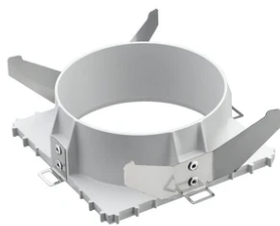

Light Sniper Adjustable Square

■ 03.4987.14 - Matt Black

High-performance recessed luminaire with LED light source. Remote 220-240V power supply included.

Main specifications

Number of heads	1	Net lumen (lm)	338
Lamp category	LED	Mountings	Ceiling recessed
Power (W)	11W	Environment	Indoor dry location
CCT (K)	2700K		
CRI	90		

Physical

Color	Matt Black
Orientation	Adjustable
Recessed depth (mm)	155
Weight (kg)	0.65
Rotation (°)	360

Light Sniper Adjustable Square

Elliptical light distribution lens
08.8041.68

Ceiling protector accessory. Square
08.8222.30A

Ceiling protector accessory. 10 Units
08.8243.00.1U

Ceiling protector accessory. 50 Units
08.8243.00.5U

Ceiling protector accessory.
08.8243.00

Honeycomb
08.8412.14

Flush ceiling square frame accessory
08.8240.00B