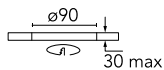

Light Sniper Adjustable Square

■ 03.4987.14 - Matt Black

High-performance recessed luminaire with LED light source. Remote 220-240V power supply included.

Main specifications

Number of heads	1	Net lumen (lm)	338
Lamp category	LED	Mountings	Ceiling recessed
Power (W)	11W	Environment	Indoor dry location
CCT (K)	2700K		
CRI	90		

Optical

Lighting type	Direct
LED type	Power LED
Light distribution	Symmetric
Optical type	Spot
Beam angle (°)	13
Beam angle C90-270 (°)	14

Beam Angle:	13°	
	h(m)	E(lx) D(m)
1	3935	0.23
2	984	0.47
3	437	0.70
4	246	0.94
5	157	1.17

Luminous flux luminaire
338 lm (EXTREME CUT OFF)

Electrical

Frequency (Hz)	50/60	Emergency	Without
Voltage (V)	220.00	Insulation class	II
Dimmable	No		
Driver	Remote included		
Driver type	Non Dimmable		

Physical

Color	Matt Black
Orientation	Adjustable
Recessed depth (mm)	155
Weight (kg)	0.65
Rotation (°)	360