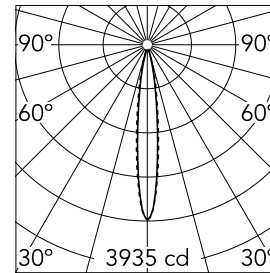

Optical

Lighting type	Direct
LED type	Power LED
Light distribution	Symmetric
Optical type	Spot
Beam angle (°)	13
Beam angle C90-270 (°)	14

Beam Angle:	13°	
	h(m)	E(lx) D(m)
1	3935	0.23
2	984	0.47
3	437	0.70
4	246	0.94
5	157	1.17

Physical

Color	Matt Black
Orientation	Adjustable
Recessed depth (mm)	155
Weight (kg)	0.65
Rotation (°)	360

Light Sniper Adjustable Square

Elliptical light distribution lens
08.8041.68

Ceiling protector accessory. Square
08.8222.30A