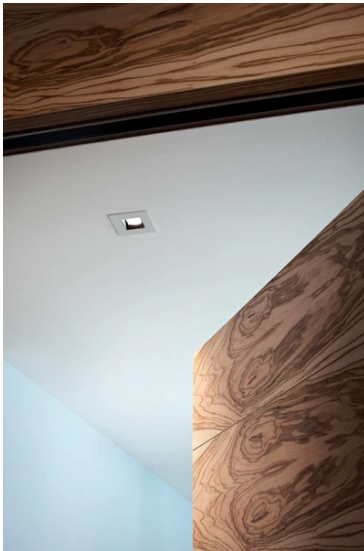

Light Sniper Adjustable Square

■ 03.4987.14 - Matt Black

High-performance recessed luminaire with LED light source. Remote 220-240V power supply included.

Main specifications

Number of heads	1	Net lumen (lm)	338
Lamp category	LED	Mountings	Ceiling recessed
Power (W)	11W	Environment	Indoor dry location
CCT (K)	2700K		
CRI	90		

Optical

Lighting type	Direct
LED type	Power LED
Light distribution	Symmetric
Optical type	Spot
Beam angle (°)	13
Beam angle C90-270 (°)	14

Beam Angle:	13°	
	h(m)	E(lx) D(m)
1	3935	0.23
2	984	0.47
3	437	0.70
4	246	0.94
5	157	1.17

Physical

Color	Matt Black
Orientation	Adjustable
Recessed depth (mm)	155
Weight (kg)	0.65
Rotation (°)	360

Light Sniper Adjustable Square

Elliptical light distribution lens
08.8041.68

Ceiling protector accessory. Square
08.8222.30A