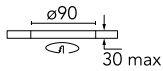

Light Sniper Adjustable Square

■ 03.4987.06 - Chrome

High-performance recessed luminaire with LED light source. Remote 220-240V power supply included.

Main specifications

Number of heads	1	Net lumen (lm)	338
Lamp category	LED	Mountings	Ceiling recessed
Power (W)	11W	Environment	Indoor dry location
CCT (K)	2700K		
CRI	90		

Optical

Lighting type	Direct
LED type	Power LED
Light distribution	Symmetric
Optical type	Spot
Beam angle (°)	13
Beam angle C90-270 (°)	14

Beam Angle:	13°		
h(m)	E(lx)	D(m)	
1	3935	0.23	
2	984	0.47	
3	437	0.70	
4	246	0.94	
5	157	1.17	

Luminous flux luminaire
338 lm (EXTREME CUT OFF)

Electrical

Frequency (Hz)	50/60	Emergency	Without
Voltage (V)	220.00	Insulation class	II
Dimmable	No		
Driver	Remote included		
Driver type	Non Dimmable		

Physical

Color	Chrome
Orientation	Adjustable
Recessed depth (mm)	155
Weight (kg)	0.65
Rotation (°)	360