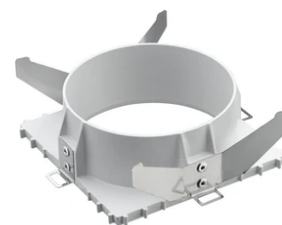

Light Sniper Adjustable Square

■ 03.4987.06 - Chrome

High-performance recessed luminaire with LED light source. Remote 220-240V power supply included.

Main specifications

Number of heads	1	Net lumen (lm)	338
Lamp category	LED	Mountings	Ceiling recessed
Power (W)	11W	Environment	Indoor dry location
CCT (K)	2700K		
CRI	90		

Physical

Color	Chrome
Orientation	Adjustable
Recessed depth (mm)	155
Weight (kg)	0.65
Rotation (°)	360

Light Sniper Adjustable Square

Honeycomb
08.8412.14

Ceiling protector accessory. 50 Units
08.8243.00.5U

Elliptical light distribution lens
08.8041.68

Ceiling protector accessory. Square
08.8222.30A

Ceiling protector accessory. 10 Units
08.8243.00.1U

Flush ceiling square frame accessory
08.8240.00B

Ceiling protector accessory.
08.8243.00