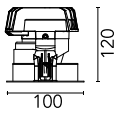

Optical

Lighting type	Direct
LED type	Power LED
Light distribution	Symmetric
Optical type	Spot
Beam angle (°)	13
Beam angle C90-270 (°)	14

Beam Angle:	13°		
h(m)	E(lx)	D(m)	
1	3935	0.23	
2	984	0.47	
3	437	0.70	
4	246	0.94	
5	157	1.17	

Physical

Color	Chrome
Orientation	Adjustable
Recessed depth (mm)	155
Weight (kg)	0.65
Rotation (°)	360

Light Sniper Adjustable Square

Honeycomb
08.8412.14

Ceiling protector accessory. 50 Units
08.8243.00.5U