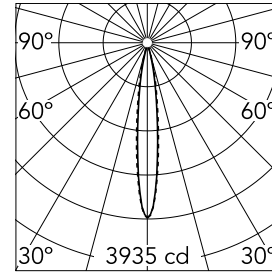

Light Sniper Adjustable Square

■ 03.4987.06 - Chrome

High-performance recessed luminaire with LED light source. Remote 220-240V power supply included.

Main specifications

Number of heads	1	Net lumen (lm)	338
Lamp category	LED	Mountings	Ceiling recessed
Power (W)	11W	Environment	Indoor dry location
CCT (K)	2700K		
CRI	90		

Optical

Lighting type	Direct
LED type	Power LED
Light distribution	Symmetric
Optical type	Spot
Beam angle (°)	13
Beam angle C90-270 (°)	14

Beam Angle:	13°		
h(m)	E(lx)	D(m)	
1	3935	0.23	
2	984	0.47	
3	437	0.70	
4	246	0.94	
5	157	1.17	