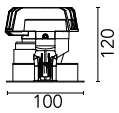

Optical

Lighting type	Direct
LED type	Phosphor LED
Light distribution	Symmetric
Optical type	Flood
Beam angle (°)	36
Beam angle C90-270 (°)	35

Beam Angle:	36°		
	h(m)	E(lx)	D(m)
1	897	0.65	
2	224	1.29	
3	100	1.94	
4	56	2.58	
5	36	3.23	

Physical

Color	Chrome
Orientation	Adjustable
Recessed depth (mm)	125
Weight (kg)	0.51
Rotation (°)	360

Light Sniper Adjustable Square

Flush ceiling square frame accessory
08.8240.00B

Ceiling protector accessory. Square
08.8222.30A