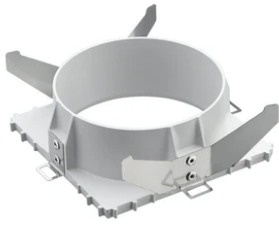

Light Sniper Adjustable Square

03.4686.06A - Chrome

High-performance recessed luminaire with LED light source. Remote 220-240V power supply included.

Main specifications

Number of heads	1	Net lumen (lm)	281
Lamp category	LED	Mountings	Ceiling recessed
Power (W)	9W	Environment	Indoor dry location
CCT (K)	3000K		
CRI	98		

Optical

Lighting type	Direct
LED type	Phosphor LED
Light distribution	Symmetric
Optical type	Flood
Beam angle (°)	36
Beam angle C90-270 (°)	35

Beam Angle:	36°		
	h(m)	E(lx)	D(m)
1	897	0.65	
2	224	1.29	
3	100	1.94	
4	56	2.58	
5	36	3.23	

Physical

Color	Chrome
Orientation	Adjustable
Recessed depth (mm)	125
Weight (kg)	0.51
Rotation (°)	360

Light Sniper Adjustable Square

Flush ceiling square frame accessory
08.8240.00B

Ceiling protector accessory. Square
08.8222.30A