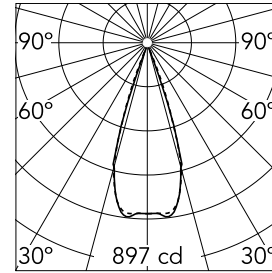

Light Sniper Adjustable Square

03.4686.06A - Chrome

High-performance recessed luminaire with LED light source. Remote 220-240V power supply included.

Main specifications

Number of heads	1	Net lumen (lm)	281
Lamp category	LED	Mountings	Ceiling recessed
Power (W)	9W	Environment	Indoor dry location
CCT (K)	3000K		
CRI	98		

Optical

Lighting type	Direct
LED type	Phosphor LED
Light distribution	Symmetric
Optical type	Flood
Beam angle (°)	36
Beam angle C90-270 (°)	35

Beam Angle:	36°		
	h(m)	E(lx)	D(m)
1	897	0.65	
2	224	1.29	
3	100	1.94	
4	56	2.58	
5	36	3.23	

Physical

Color	Chrome
Orientation	Adjustable
Recessed depth (mm)	125
Weight (kg)	0.51
Rotation (°)	360

Light Sniper Adjustable Square

Flush ceiling square frame accessory
08.8240.00B

Ceiling protector accessory. Square
08.8222.30A