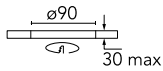

Light Sniper Adjustable Square

03.4686.06A - Chrome

High-performance recessed luminaire with LED light source. Remote 220-240V power supply included.

Main specifications

Number of heads	1	Net lumen (lm)	281
Lamp category	LED	Mountings	Ceiling recessed
Power (W)	9W	Environment	Indoor dry location
CCT (K)	3000K		
CRI	98		

Optical

Lighting type	Direct
LED type	Phosphor LED
Light distribution	Symmetric
Optical type	Flood
Beam angle (°)	36
Beam angle C90-270 (°)	35

Beam Angle:	36°		
	h(m)	E(lx)	D(m)
1	897	0.65	
2	224	1.29	
3	100	1.94	
4	56	2.58	
5	36	3.23	

Luminous flux luminaire
281 lm (EXTREME CUT OFF)

Electrical

Frequency (Hz)	50/60	Emergency	Without
Voltage (V)	220.00	Insulation class	II
Dimmable	No		
Driver	Remote included		
Driver type	Non Dimmable		

Physical

Color	Chrome
Orientation	Adjustable
Recessed depth (mm)	125
Weight (kg)	0.51
Rotation (°)	360