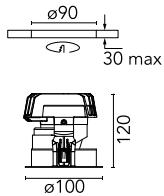

Light Sniper Adjustable Round Dimmable

■ 03.4997.14.DA - Matt black

High-performance recessed luminaire with LED light source. Remote 220-240V power supply included.

Main specifications

Number of heads	1	Net lumen (lm)	445
Lamp category	LED	Mountings	Ceiling recessed
Power (W)	11W	Environment	Indoor
CCT (K)	2700K		
CRI	90		

Optical

Lighting type	Direct
LED type	Power LED
Light distribution	Symmetric
Optical type	Medium
Beam angle (°)	25
Beam angle C90-270 (°)	25

Beam Angle:	25°		
h(m)	E(lx)	D(m)	
1	1841	0.44	
2	460	0.88	
3	205	1.32	
4	115	1.76	
5	74	2.19	

Physical

Color	Matt black
Orientation	Adjustable
Recessed depth (mm)	155
Weight (kg)	0.65
Rotation (°)	360

Light Sniper Adjustable Round Dimmable

Flush ceiling round frame accessory
08.8239.00B

Ceiling protector accessory.
08.8243.00