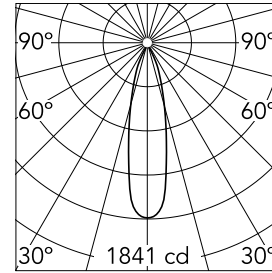

Optical

Lighting type	Direct
LED type	Power LED
Light distribution	Symmetric
Optical type	Medium
Beam angle (°)	25
Beam angle C90-270 (°)	25

Beam Angle:	25°		
h(m)	E(lx)	D(m)	
1	1841	0.44	
2	460	0.88	
3	205	1.32	
4	115	1.76	
5	74	2.19	