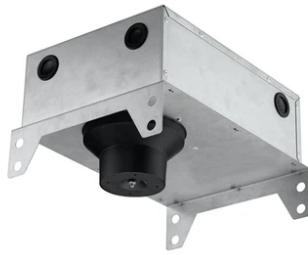

Light Sniper Adjustable Round Dimmable

■ 03.4997.14.DA - Matt black

High-performance recessed luminaire with LED light source. Remote 220-240V power supply included.

Main specifications

Number of heads	1	Net lumen (lm)	445
Lamp category	LED	Mountings	Ceiling recessed
Power (W)	11W	Environment	Indoor
CCT (K)	2700K		
CRI	90		

Physical

Color	Matt black
Orientation	Adjustable
Recessed depth (mm)	155
Weight (kg)	0.65
Rotation (°)	360

Light Sniper Adjustable Round Dimmable

Flush ceiling round frame accessory
08.8239.00B

Ceiling protector accessory.
08.8243.00

Ceiling protector accessory. 50 Units
08.8243.00.5U

Ceiling protector accessory. 10 Units
08.8243.00.1U

Concrete installation can.
08.8250.00

Ceiling protector accessory. Round
08.8229.30A

Elliptical light distribution lens
08.8041.68