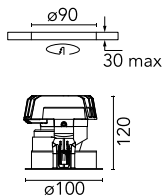

Light Sniper Adjustable Round Dimmable

03.4996.GLADA - Gold

High-performance recessed luminaire with LED light source. Remote 220-240V power supply included.

Main specifications

Number of heads	1	Net lumen (lm)	477
Lamp category	LED	Mountings	Ceiling recessed
Power (W)	11W	Environment	Indoor
CCT (K)	3000K		
CRI	90		

Optical

Lighting type	Direct
LED type	Power LED
Light distribution	Symmetric
Optical type	Medium
Beam angle (°)	25

Beam Angle:	25°		
h(m)	E(lx)	D(m)	
1	1976	0.44	
2	494	0.88	
3	220	1.32	
4	124	1.76	
5	79	2.19	