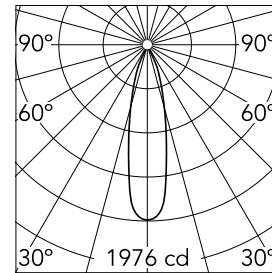

Optical

Lighting type	Direct
LED type	Power LED
Light distribution	Symmetric
Optical type	Medium
Beam angle (°)	25

Beam Angle:	25°		
h(m)	E(lx)	D(m)	
1	1976	0.44	
2	494	0.88	
3	220	1.32	
4	124	1.76	
5	79	2.19	