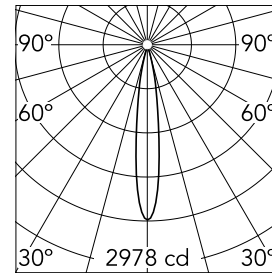

Optical

Lighting type	Direct
LED type	Power LED
Light distribution	Symmetric
Optical type	Spot
Beam angle (°)	15
Beam angle C90-270 (°)	15

Beam Angle:	15°		
h(m)	E(lx)	D(m)	
1	2978	0.26	
2	744	0.52	
3	331	0.78	
4	186	1.04	
5	119	1.30	