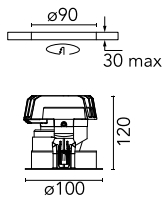

Light Sniper Adjustable Round Dimmable

■ 03.4985.GL.DA - Gold

High-performance recessed luminaire with LED light source. Remote 220-240V power supply included.

Main specifications

Number of heads	1	Net lumen (lm)	277
Lamp category	LED	Mountings	Ceiling recessed
Power (W)	11W	Environment	Indoor
CCT (K)	2700K		
CRI	90		

Optical

Lighting type	Direct
LED type	Power LED
Light distribution	Symmetric
Optical type	Spot
Beam angle (°)	15
Beam angle C90-270 (°)	15

Beam Angle:	15°		
h(m)	E(lx)	D(m)	
1	2978	0.26	
2	744	0.52	
3	331	0.78	
4	186	1.04	
5	119	1.30	