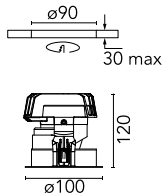

Light Sniper Adjustable Round Dimmable

■ 03.4985.14.DA - Matt black

High-performance recessed luminaire with LED light source. Remote 220-240V power supply included.

Main specifications

Number of heads	1	Net lumen (lm)	277
Lamp category	LED	Mountings	Ceiling recessed
Power (W)	11W	Environment	Indoor
CCT (K)	2700K		
CRI	90		

Optical

Lighting type	Direct
LED type	Power LED
Light distribution	Symmetric
Optical type	Spot
Beam angle (°)	15
Beam angle C90-270 (°)	15

Beam Angle:	15°		
h(m)	E(lx)	D(m)	
1	2978	0.26	
2	744	0.52	
3	331	0.78	
4	186	1.04	
5	119	1.30	

Physical

Color	Matt black
Orientation	Adjustable
Recessed depth (mm)	155
Weight (kg)	0.65
Rotation (°)	360

Light Sniper Adjustable Round Dimmable

Flush ceiling round frame accessory
08.8239.00B

Ceiling protector accessory.
08.8243.00