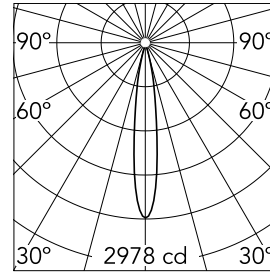

Optical

Lighting type	Direct
LED type	Power LED
Light distribution	Symmetric
Optical type	Spot
Beam angle (°)	15
Beam angle C90-270 (°)	15

Beam Angle:	15°		
h(m)	E(lx)	D(m)	
1	2978	0.26	
2	744	0.52	
3	331	0.78	
4	186	1.04	
5	119	1.30	