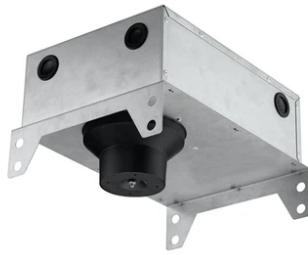

Light Sniper Adjustable Round Dimmable

■ 03.4985.06.DA - Chrome

High-performance recessed luminaire with LED light source. Remote 220-240V power supply included.

Main specifications

| | | | |
|------------------------|-------|-----------------------|---------------------|
| Number of heads | 1 | Net lumen (lm) | 277 |
| Lamp category | LED | Mountings | Ceiling recessed |
| Power (W) | 11W | Environment | Indoor dry location |
| CCT (K) | 2700K | | |
| CRI | 90 | | |

Physical

| | |
|----------------------------|------------|
| Color | Chrome |
| Orientation | Adjustable |
| Recessed depth (mm) | 155 |
| Weight (kg) | 0.65 |
| Rotation (°) | 360 |

Light Sniper Adjustable Round Dimmable

Ceiling protector accessory. 50 Units
08.8243.00.5U

Ceiling protector accessory.
08.8243.00

Honeycomb
08.8412.14

Elliptical light distribution lens
08.8041.68

Concrete installation can.
08.8250.00

Ceiling protector accessory. 10 Units
08.8243.00.1U