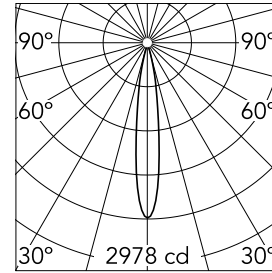

Light Sniper Adjustable Round Dimmable

■ 03.4985.06.DA - Chrome

High-performance recessed luminaire with LED light source. Remote 220-240V power supply included.

Main specifications

| | | | |
|------------------------|-------|-----------------------|---------------------|
| Number of heads | 1 | Net lumen (lm) | 277 |
| Lamp category | LED | Mountings | Ceiling recessed |
| Power (W) | 11W | Environment | Indoor dry location |
| CCT (K) | 2700K | | |
| CRI | 90 | | |

Optical

| | |
|-------------------------------|-----------|
| Lighting type | Direct |
| LED type | Power LED |
| Light distribution | Symmetric |
| Optical type | Spot |
| Beam angle (°) | 15 |
| Beam angle C90-270 (°) | 15 |

| | | | |
|--------------------|-------------|--------------|-------------|
| Beam Angle: | 15° | | |
| | h(m) | E(lx) | D(m) |
| 1 | 2978 | 0.26 | |
| 2 | 744 | 0.52 | |
| 3 | 331 | 0.78 | |
| 4 | 186 | 1.04 | |
| 5 | 119 | 1.30 | |

Physical

| | |
|----------------------------|------------|
| Color | Chrome |
| Orientation | Adjustable |
| Recessed depth (mm) | 155 |
| Weight (kg) | 0.65 |
| Rotation (°) | 360 |

Light Sniper Adjustable Round Dimmable