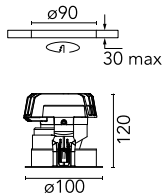

Light Sniper Adjustable Round Dimmable

■ 03.4985.06.DA - Chrome

High-performance recessed luminaire with LED light source. Remote 220-240V power supply included.

Main specifications

| | | | |
|------------------------|-------|-----------------------|---------------------|
| Number of heads | 1 | Net lumen (lm) | 277 |
| Lamp category | LED | Mountings | Ceiling recessed |
| Power (W) | 11W | Environment | Indoor dry location |
| CCT (K) | 2700K | | |
| CRI | 90 | | |

Optical

| | |
|-------------------------------|-----------|
| Lighting type | Direct |
| LED type | Power LED |
| Light distribution | Symmetric |
| Optical type | Spot |
| Beam angle (°) | 15 |
| Beam angle C90-270 (°) | 15 |

| | | | |
|--------------------|-------------|--------------|-------------|
| Beam Angle: | 15° | | |
| | h(m) | E(lx) | D(m) |
| 1 | 2978 | 0.26 | |
| 2 | 744 | 0.52 | |
| 3 | 331 | 0.78 | |
| 4 | 186 | 1.04 | |
| 5 | 119 | 1.30 | |

Physical

| | |
|----------------------------|------------|
| Color | Chrome |
| Orientation | Adjustable |
| Recessed depth (mm) | 155 |
| Weight (kg) | 0.65 |
| Rotation (°) | 360 |

Light Sniper Adjustable Round Dimmable