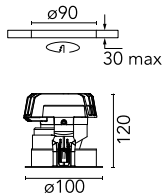

### Main specifications

<b>Number of heads</b>	1	<b>Net lumen (lm)</b>	297
<b>Lamp category</b>	LED	<b>Mountings</b>	Ceiling recessed
<b>Power (W)</b>	11W	<b>Environment</b>	Indoor dry location
<b>CCT (K)</b>	3000K		
<b>CRI</b>	90		

### Physical

<b>Color</b>	Gold
<b>Orientation</b>	Adjustable
<b>Recessed depth (mm)</b>	155
<b>Weight (kg)</b>	0.65
<b>Rotation (°)</b>	360