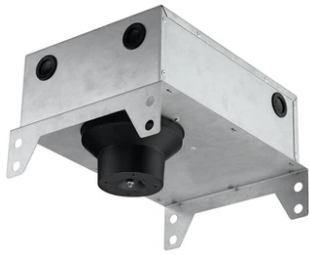

## Light Sniper Adjustable Round Dimmable

03.4984.GLADA - Gold

High-performance recessed luminaire with LED light source. Remote 220-240V power supply included.

### Physical

<b>Color</b>	Gold
<b>Orientation</b>	Adjustable
<b>Recessed depth (mm)</b>	155
<b>Weight (kg)</b>	0.65
<b>Rotation (°)</b>	360

# Light Sniper Adjustable Round Dimmable

---

Ceiling protector accessory. 10 Units  
08.8243.00.1U

---

Elliptical light distribution lens  
08.8041.68

---

Honeycomb  
08.8412.14

---