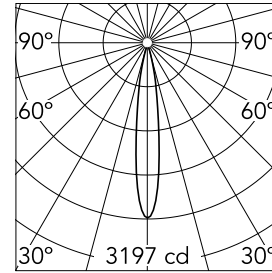

### Main specifications

<b>Number of heads</b>	1	<b>Net lumen (lm)</b>	297
<b>Lamp category</b>	LED	<b>Mountings</b>	Ceiling recessed
<b>Power (W)</b>	11W	<b>Environment</b>	Indoor dry location
<b>CCT (K)</b>	3000K		
<b>CRI</b>	90		

### Optical

<b>Lighting type</b>	Direct
<b>LED type</b>	Power LED
<b>Light distribution</b>	Symmetric
<b>Optical type</b>	Spot
<b>Beam angle (°)</b>	15

<b>Beam Angle:</b>	15°		
	<b>h(m)</b>	<b>E(lx)</b>	<b>D(m)</b>
1	3197	0.26	
2	799	0.52	
3	355	0.78	
4	200	1.04	
5	128	1.30	

Luminous flux luminaire  
297 lm (EXTREME CUT OFF)

### Physical

<b>Color</b>	Gold
<b>Orientation</b>	Adjustable
<b>Recessed depth (mm)</b>	155
<b>Weight (kg)</b>	0.65
<b>Rotation (°)</b>	360