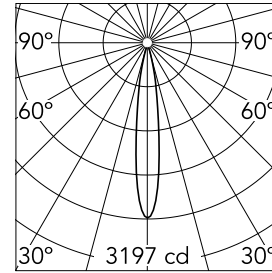

### Main specifications

<b>Number of heads</b>	1	<b>Net lumen (lm)</b>	297
<b>Lamp category</b>	LED	<b>Mountings</b>	Ceiling recessed
<b>Power (W)</b>	11W	<b>Environment</b>	Indoor
<b>CCT (K)</b>	3000K		
<b>CRI</b>	90		

### Optical

<b>Lighting type</b>	Direct
<b>LED type</b>	Power LED
<b>Light distribution</b>	Symmetric
<b>Optical type</b>	Spot
<b>Beam angle (°)</b>	15

Beam Angle: 15°

h(m)	E(lx)	D(m)
1	3197	0.26
2	799	0.52
3	355	0.78
4	200	1.04
5	128	1.30

Luminous flux luminaire  
297 lm (EXTREME CUT OFF)

### Physical

<b>Color</b>	Matt black
<b>Orientation</b>	Adjustable
<b>Recessed depth (mm)</b>	155
<b>Weight (kg)</b>	0.65
<b>Rotation (°)</b>	360