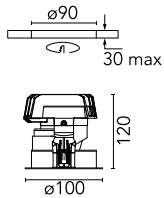

### Main specifications

<b>Number of heads</b>	1	<b>Net lumen (lm)</b>	297
<b>Lamp category</b>	LED	<b>Mountings</b>	Ceiling recessed
<b>Power (W)</b>	11W	<b>Environment</b>	Indoor
<b>CCT (K)</b>	3000K		
<b>CRI</b>	90		

### Optical

<b>Lighting type</b>	Direct
<b>LED type</b>	Power LED
<b>Light distribution</b>	Symmetric
<b>Optical type</b>	Spot
<b>Beam angle (°)</b>	15

Beam Angle: 15°

h(m)	E(lx)	D(m)
1	3197	0.26
2	799	0.52
3	355	0.78
4	200	1.04
5	128	1.30

### Physical

<b>Color</b>	Matt black
<b>Orientation</b>	Adjustable
<b>Recessed depth (mm)</b>	155
<b>Weight (kg)</b>	0.65
<b>Rotation (°)</b>	360