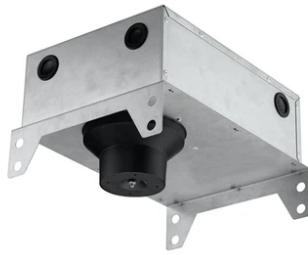

## Light Sniper Adjustable Round Dimmable

■ 03.4984.14ADA - Matt black

High-performance recessed luminaire with LED light source. Remote 220-240V power supply included.

### Physical

<b>Color</b>	Matt black
<b>Orientation</b>	Adjustable
<b>Recessed depth (mm)</b>	155
<b>Weight (kg)</b>	0.65
<b>Rotation (°)</b>	360

## Light Sniper Adjustable Round Dimmable

---

Flush ceiling round frame accessory  
08.8239.00B

---

Ceiling protector accessory.  
08.8243.00

---

Ceiling protector accessory. 50 Units  
08.8243.00.5U

---

Ceiling protector accessory. 10 Units  
08.8243.00.1U

---

Concrete instalation can.  
08.8250.00

---

Ceiling protector accessory. Round  
08.8229.30A

---

Elliptical light distribution lens  
08.8041.68

---