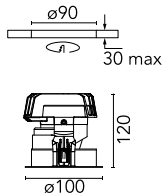

Light Sniper Adjustable Round Dali

03.4683.06ADA - Chrome

High-performance recessed luminaire with LED light source. Remote 220-240V power supply included.

Main specifications

Number of heads	1	Net lumen (lm)	125
Lamp category	LED	Mountings	Ceiling recessed
Power (W)	9W	Environment	Indoor dry location
CCT (K)	3000K		
CRI	98		

Optical

Lighting type	Direct
LED type	Phosphor LED
Light distribution	Symmetric
Optical type	Wide flood
Beam angle (°)	23
Beam angle C90-270 (°)	23

Beam Angle:	23°		
h(m)	E(lx)	D(m)	
1	723	0.40	
2	181	0.80	
3	80	1.20	
4	45	1.60	
5	29	2.00	

Physical

Color	Chrome
Orientation	Adjustable
Recessed depth (mm)	125
Weight (kg)	0.51
Rotation (°)	360

Light Sniper Adjustable Round Dali

Ceiling protector accessory. 50 Units
08.8243.00.5U

Ceiling protector accessory.
08.8243.00