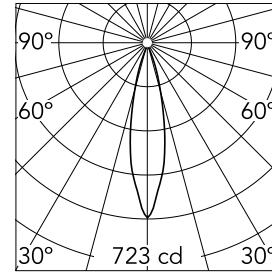

Optical

Lighting type	Direct
LED type	Phosphor LED
Light distribution	Symmetric
Optical type	Wide flood
Beam angle (°)	23
Beam angle C90-270 (°)	23

Beam Angle:	23°		
h(m)	E(lx)	D(m)	
1	723	0.40	
2	181	0.80	
3	80	1.20	
4	45	1.60	
5	29	2.00	