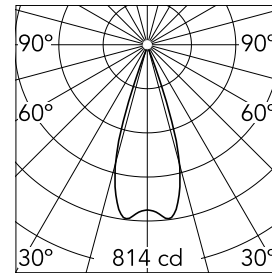

Optical

| | |
|-------------------------------|--------------|
| Lighting type | Direct |
| LED type | Phosphor LED |
| Light distribution | Symmetric |
| Optical type | Flood |
| Beam angle (°) | 35 |
| Beam angle C90-270 (°) | 35 |

| | | | |
|--------------------|--------------|-------------|--|
| Beam Angle: | 35° | | |
| h(m) | E(lx) | D(m) | |
| 1 | 814 | 0.63 | |
| 2 | 203 | 1.27 | |
| 3 | 90 | 1.90 | |
| 4 | 51 | 2.53 | |
| 5 | 33 | 3.17 | |

Physical

| | |
|----------------------------|------------|
| Color | Gold |
| Orientation | Adjustable |
| Recessed depth (mm) | 125 |
| Weight (kg) | 0.51 |
| Rotation (°) | 360 |

Light Sniper Adjustable Round Dali