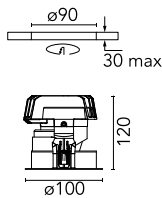

Light Sniper Adjustable Round Dali

■ 03.4682.GLADA - Gold

High-performance recessed luminaire with LED light source. Remote 220-240V power supply included.

Main specifications

| | | | |
|------------------------|-------|-----------------------|---------------------|
| Number of heads | 1 | Net lumen (lm) | 248 |
| Lamp category | LED | Mountings | Ceiling recessed |
| Power (W) | 9W | Environment | Indoor dry location |
| CCT (K) | 3000K | | |
| CRI | 98 | | |

| | | | |
|--------------------|--------------|-------------|--|
| Beam Angle: | 35° | | |
| h(m) | E(lx) | D(m) | |
| 1 | 814 | 0.63 | |
| 2 | 203 | 1.27 | |
| 3 | 90 | 1.90 | |
| 4 | 51 | 2.53 | |
| 5 | 33 | 3.17 | |

Physical

| | |
|----------------------------|------------|
| Color | Gold |
| Orientation | Adjustable |
| Recessed depth (mm) | 125 |
| Weight (kg) | 0.51 |
| Rotation (°) | 360 |

Light Sniper Adjustable Round Dali