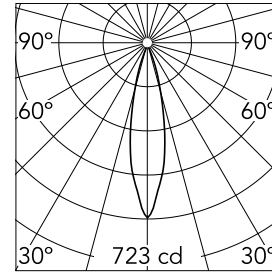

### Main specifications

<b>Number of heads</b>	1	<b>Net lumen (lm)</b>	125
<b>Lamp category</b>	LED	<b>Mountings</b>	Ceiling recessed
<b>Power (W)</b>	9W	<b>Environment</b>	Indoor dry location
<b>CCT (K)</b>	3000K		
<b>CRI</b>	98		

### Optical

<b>Lighting type</b>	Direct
<b>LED type</b>	Phosphor LED
<b>Light distribution</b>	Symmetric
<b>Optical type</b>	Wide flood
<b>Beam angle (°)</b>	23
<b>Beam angle C90-270 (°)</b>	23

<b>Beam Angle:</b>	23°		
	<b>h(m)</b>	<b>E(lx)</b>	<b>D(m)</b>
1	723	0.40	
2	181	0.80	
3	80	1.20	
4	45	1.60	
5	29	2.00	

Luminous flux luminaire  
125 lm (EXTREME CUT OFF)

### Physical

<b>Color</b>	Gold
<b>Orientation</b>	Adjustable
<b>Recessed depth (mm)</b>	125
<b>Weight (kg)</b>	0.51
<b>Rotation (°)</b>	360