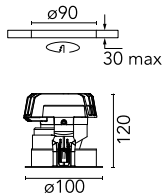

### Main specifications

<b>Number of heads</b>	1	<b>Net lumen (lm)</b>	125
<b>Lamp category</b>	LED	<b>Mountings</b>	Ceiling recessed
<b>Power (W)</b>	9W	<b>Environment</b>	Indoor dry location
<b>CCT (K)</b>	3000K		
<b>CRI</b>	98		

Luminous flux luminaire  
125 lm (EXTREME CUT OFF)

### Physical

<b>Color</b>	Gold
<b>Orientation</b>	Adjustable
<b>Recessed depth (mm)</b>	125
<b>Weight (kg)</b>	0.51
<b>Rotation (°)</b>	360