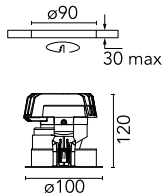

### Main specifications

<b>Number of heads</b>	1	<b>Net lumen (lm)</b>	248
<b>Lamp category</b>	LED	<b>Mountings</b>	Ceiling recessed
<b>Power (W)</b>	9W	<b>Environment</b>	Indoor dry location
<b>CCT (K)</b>	3000K		
<b>CRI</b>	98		

### Physical

<b>Color</b>	Gold
<b>Orientation</b>	Adjustable
<b>Recessed depth (mm)</b>	125
<b>Weight (kg)</b>	0.51
<b>Rotation (°)</b>	360