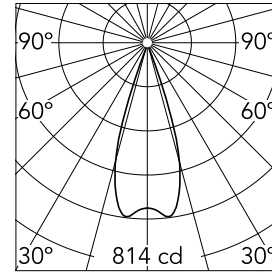

### Main specifications

<b>Number of heads</b>	1	<b>Net lumen (lm)</b>	248
<b>Lamp category</b>	LED	<b>Mountings</b>	Ceiling recessed
<b>Power (W)</b>	9W	<b>Environment</b>	Indoor dry location
<b>CCT (K)</b>	3000K		
<b>CRI</b>	98		

### Optical

<b>Lighting type</b>	Direct
<b>LED type</b>	Phosphor LED
<b>Light distribution</b>	Symmetric
<b>Optical type</b>	Flood
<b>Beam angle (°)</b>	35
<b>Beam angle C90-270 (°)</b>	35

<b>Beam Angle:</b>	35°		
<b>h(m)</b>	<b>E(lx)</b>	<b>D(m)</b>	
1	814	0.63	
2	203	1.27	
3	90	1.90	
4	51	2.53	
5	33	3.17	

Luminous flux luminaire  
248 lm (EXTREME CUT OFF)

### Physical

<b>Color</b>	Gold
<b>Orientation</b>	Adjustable
<b>Recessed depth (mm)</b>	125
<b>Weight (kg)</b>	0.51
<b>Rotation (°)</b>	360