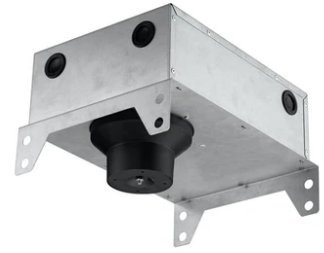

## Light Sniper Adjustable Round 1-10V

■ 03.4682.GLA1V - Gold

High-performance recessed luminaire with LED light source. Remote 220-240V power supply included.

### Physical

<b>Color</b>	Gold
<b>Orientation</b>	Adjustable
<b>Recessed depth (mm)</b>	125
<b>Weight (kg)</b>	0.51
<b>Rotation (°)</b>	360

## Light Sniper Adjustable Round 1-10V

---

Ceiling protector accessory. Round  
08.8229.30A

---

Ceiling protector accessory. 10 Units  
08.8243.00.1U

---

Concrete instalation can.  
08.8250.00

---