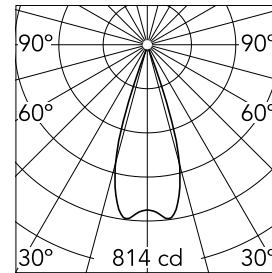

### Main specifications

<b>Number of heads</b>	1	<b>Net lumen (lm)</b>	248
<b>Lamp category</b>	LED	<b>Mountings</b>	Ceiling recessed
<b>Power (W)</b>	9W	<b>Environment</b>	Indoor
<b>CCT (K)</b>	3000K		
<b>CRI</b>	98		

### Optical

<b>Lighting type</b>	Direct
<b>LED type</b>	Phosphor LED
<b>Light distribution</b>	Symmetric
<b>Optical type</b>	Flood
<b>Beam angle (°)</b>	35
<b>Beam angle C90-270 (°)</b>	35

<b>Beam Angle:</b>	35°		
<b>h(m)</b>	<b>E(lx)</b>	<b>D(m)</b>	
1	814	0.63	
2	203	1.27	
3	90	1.90	
4	51	2.53	
5	33	3.17	

Luminous flux luminaire  
248 lm (EXTREME CUT OFF)

### Physical

<b>Color</b>	Matt black
<b>Orientation</b>	Adjustable
<b>Recessed depth (mm)</b>	125
<b>Weight (kg)</b>	0.51
<b>Rotation (°)</b>	360