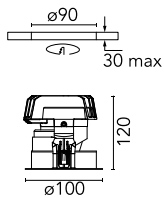

### Main specifications

<b>Number of heads</b>	1	<b>Net lumen (lm)</b>	248
<b>Lamp category</b>	LED	<b>Mountings</b>	Ceiling recessed
<b>Power (W)</b>	9W	<b>Environment</b>	Indoor
<b>CCT (K)</b>	3000K		
<b>CRI</b>	98		

### Physical

<b>Color</b>	Matt black
<b>Orientation</b>	Adjustable
<b>Recessed depth (mm)</b>	125
<b>Weight (kg)</b>	0.51
<b>Rotation (°)</b>	360